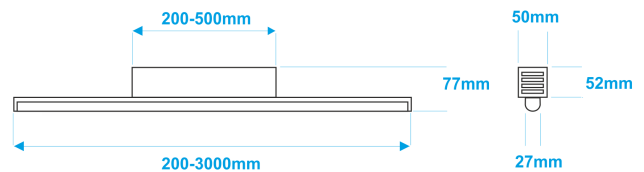

# GIP RUNDO P + BOX

NULAMP

Elegant and slim ceiling lamp, can be used as industrial lighting and modern illumination for your home, office or garage. The LED lamp is equipped with a special, semi-circular light source cover, made of polymethyl methacrylate. It is available with box designed for power supply and wiring, which additionally is designed for an easy mounting of the plafond to the wall surface or the ceiling.

- Lamp: **double anodized aluminium** - grey, can be painted in any colour from the NCS scale.
- Optional transparent blend (glass efficiency 95%), or opal glass (glass transparency 70%): Makrolon®, of Bayer Polymers, **full certification**.
- Highest quality LED **OSRAM DURIS E5** diodes.
- Control: **Dali, 1-10V, KNX, Fibaro**.
- Luminaires design enables **easy maintenance and replacement of light sources**.
- Lamps with a light source were produced in the **European Union**.
- Possibility to **modify a set of lamps for specific customer expectations** (size, colour housing, light colour, type of light source: RGB, RGBW, active white) - [JDESIGN custom](#).

LAMP NAME- 100 - 13 - 3000 - M - DALI

1 2 3 4 5

1. Length [cm]	2. Power [W]	3. Colour temperature [K]	4. Cover	5. Control
50, 100, 150, 200, 300 cm special order - 10-300 cm	13 W/m 22 W/m special order - others	3000 K - warm 4000 K - neutral 5000 K - cold special order - 2700K, 6000K	T - transparent M - milk/frosted	Fibaro 1-10 V Dali KNX