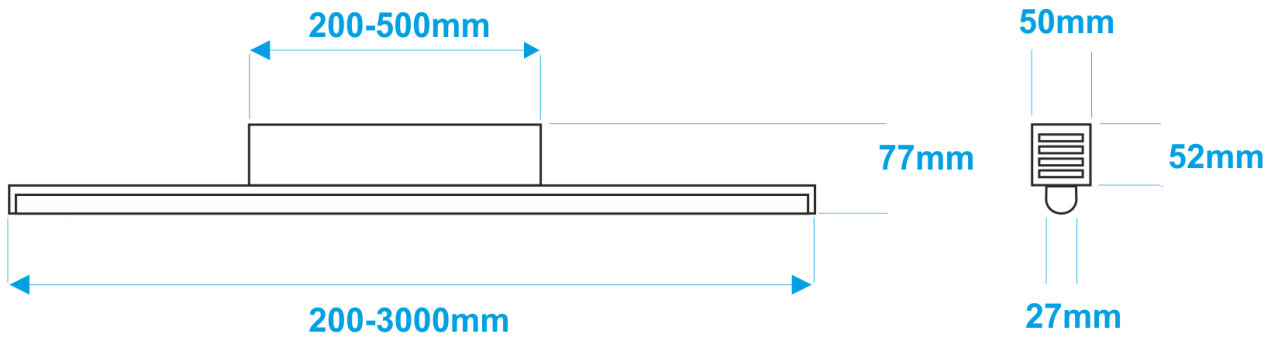

GIP RUNDO P + BOX

Elegant and slim ceiling lamp, can be used as industrial lighting and modern illumination for your home, office or garage. The LED lamp is equipped with a special, semi-circular light source cover, made of polymethyl methacrylate. It is available with box designed for power supply and wiring, which additionally is designed for an easy mounting of the plafond to the wall surface or the ceiling.

- Lamp: **double anodized aluminium** - grey, can be painted in any colour from the NCS scale.
- Optional transparent blend (glass efficiency 95%), or opal glass (glass transparency 70%): Makrolon®, of Bayer Polymers, **full certification**.
- Highest quality LED **OSRAM DURIS E5** diodes.
- Control: **Dali, 1-10V, KNX, Fibaro**.
- Luminaires design enables **easy maintenance and replacement of light sources**.
- Lamps with a light source were produced in the **European Union**.
- Possibility to **modify a set of lamps for specific customer expectations** (size, colour housing, light colour, type of light source: RGB, RGBW, active white) - [UDESIGN custom](#).

LAMP NAME- 100 - 13 - 3000 - M - DALI

1 2 3 4 5

1. Length [cm]	2. Power [W]	3. Colour temperature [K]	4. Cover	5. Control
50, 100, 150, 200, 300 cm special order - 10-300 cm	13 W/m 22 W/m special order - others	3000 K - warm 4000 K - neutral 5000 K - cold special order - 2700K, 6000K	T - transparent M - milk/frosted	Fibaro 1-10 V Dali KNX