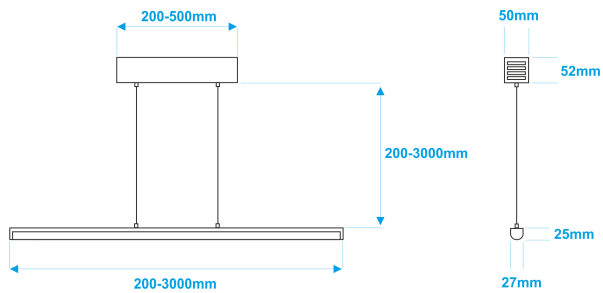

Modern, hanging LED utility lamp, emitting soft and diffused light with no visible light spots. Elegant and slender RUNDO may be used as modern lighting for home, office or garage. It is available with box designed for power supply and wiring.

- Lamp: **double anodized aluminium** - grey, can be painted in any colour from the NCS scale.
- Optional transparent blend (glass efficiency 95%), or opal glass (glass transparency 70%): Makrolon®, of Bayer Polymers, **full certification**.
- Highest quality LED **OSRAM DURIS E5** diodes.
- Control: **Dali, 1-10V, KNX, Fibaro**.