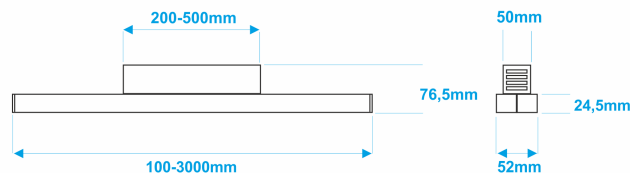

LIPOD DUO P + BOX

NULAMP

NULAMP NULAMP NULAMP NULAMP NULAMP NULAMP NULAMP

NULAMP NULAMP NULAMP NULAMP NULAMP NULAMP NULAMP

NULAMP

NULAMP

Double, surface-mounted architectonic LED lamp with the power supply box. Equivalent for double [LIPOD P lamp](#). Energy-efficient linear LED lighting, in the form of a double plafond, designed for surface mounting. Lamp construction enables easy connection to the surface of the box, where you can hide the power supply. It is possible to obtain a uniform light line and to purchase lamps of different lengths. Lamps to order with a wide range of applications, including use as office lamps or home lamps.

3 Year warranty	Length [cm]	Power [W]	Luminous flux [lm]	Colour temperature [K]	CRI [Ra]
LIPODDUOP+BOX 50-22-___	50	22	2100 / 2350 / 2400	3000 / 4000 / 5000	>80

LIPODDUOP+BOX 100-44-___	100	44	4200 / 4700 / 4800	3000 / 4000 / 5000	>80
LIPODDUOP+BOX 150-66-___	150	66	6300 / 7050 / 7200	3000 / 4000 / 5000	>80
LIPODDUOP+BOX 200-88-___	200	88	8400 / 9400 / 9600	3000 / 4000 / 5000	>80
5 Year warranty	Length [cm]	Power [W]	Luminous flux [lm]	Colour temperature [K]	CRI [Ra]
LIPODDUOP+BOX 50-13-___	50	13	1240 / 1390 / 1420	3000 / 4000 / 5000	>80
LIPODDUOP+BOX 100-26-___	100	26	2480 / 2780 / 2840	3000 / 4000 / 5000	>80
LIPODDUOP+BOX 150-39-___	150	39	3720 / 4170 / 4260	3000 / 4000 / 5000	>80
LIPODDUOP+BOX 200-52-___	200	52	4960 / 5560 / 5680	3000 / 4000 / 5000	>80
LIPODDUOP+BOX 300-78-___	300	78	7440 / 8340 / 8520	3000 / 4000 / 5000	>80

LAMP NAME- 100 - 13 -3000- M -DALI

1

2

3

4

5

1. Length [cm]

50, 100, 150, 200, 300 cm
special order - 10-300 cm

2. Power [W]

13 W/m
22 W/m
special order - others

3. Colour temperature [K]

3000 K - warm
4000 K - neutral
5000 K - cold
special order - 2700K, 6000K

4. Cover

T - transparent
M - milk/frosted

5. Control

Fibaro
1-10 V
Dali
KNX