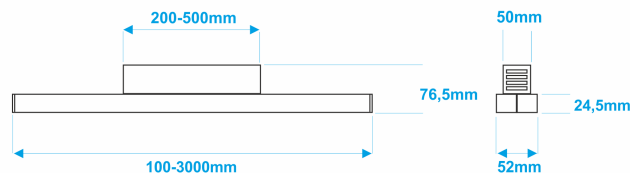

LIPOD DUO P + BOX

NULAMP

NULAMP NULAMP NULAMP NULAMP NULAMP NULAMP NULAMP

NULAMP NULAMP NULAMP NULAMP NULAMP NULAMP NULAMP

Double, surface-mounted architectonic LED lamp with the power supply box. Equivalent for double [LIPOD P lamp](#). Energy-efficient linear LED lighting, in the form of a double plafond, designed for surface mounting. Lamp construction enables easy connection to the surface of the box, where you can hide the power supply. It is possible to obtain a uniform light line and to purchase lamps of different lengths. Lamps to order with a wide range of applications, including use as office lamps or home lamps.

3 Year warranty	Length [cm]	Power [W]	Luminous flux [lm]	Colour temperature [K]	CRI [Ra]
LIPODDUOP+BOX 50-22-___	50	22	2100 / 2350 / 2400	3000 / 4000 / 5000	>80

LIPODDUOP+BOX 100-44-___	100	44	4200 / 4700 / 4800	3000 / 4000 / 5000	>80
LIPODDUOP+BOX 150-66-___	150	66	6300 / 7050 / 7200	3000 / 4000 / 5000	>80
LIPODDUOP+BOX 200-88-___	200	88	8400 / 9400 / 9600	3000 / 4000 / 5000	>80
5 Year warranty	Length [cm]	Power [W]	Luminous flux [lm]	Colour temperature [K]	CRI [Ra]
LIPODDUOP+BOX 50-13-___	50	13	1240 / 1390 / 1420	3000 / 4000 / 5000	>80
LIPODDUOP+BOX 100-26-___	100	26	2480 / 2780 / 2840	3000 / 4000 / 5000	>80
LIPODDUOP+BOX 150-39-___	150	39	3720 / 4170 / 4260	3000 / 4000 / 5000	>80
LIPODDUOP+BOX 200-52-___	200	52	4960 / 5560 / 5680	3000 / 4000 / 5000	>80
LIPODDUOP+BOX 300-78-___	300	78	7440 / 8340 / 8520	3000 / 4000 / 5000	>80

LAMP NAME- 100 - 13 -3000- M -DALI

1

2

3

4

5

1. Length [cm]

50, 100, 150, 200, 300 cm
special order - 10-300 cm

2. Power [W]

13 W/m
22 W/m
special order - others

3. Colour temperature [K]

3000 K - warm
4000 K - neutral
5000 K - cold
special order - 2700K, 6000K

4. Cover

T - transparent
M - milk/frosted

5. Control

Fibaro
1-10 V
Dali
KNX