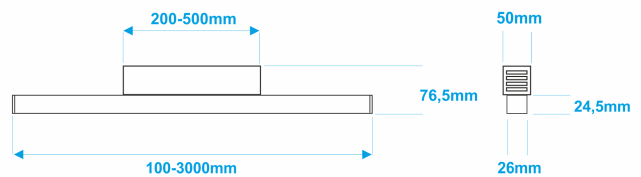

LIPOD P + BOX

NULAMP

Surface-mounted architectonic LED lamp with the power supply box. Energy-efficient linear LED lighting, in the form of a double plafond, designed for surface mounting. Lamp construction enables easy connection to the surface of the box, where you can hide the power supply. It is possible to obtain a uniform light line and to purchase lamps of different lengths. Lamps to order with a wide range of applications, including use as office lighting or home lamps.

3 Year warranty	Length [cm]	Power [W]	Luminous flux [lm]	Colour temperature [K]	CRI [Ra]
LIPODP+BOX 50-11-___	50	11	1050 / 1175 / 1200	3000 / 4000 / 5000	>80
LIPODP+BOX 100-22-___	100	22	2100 / 2350 / 2400	3000 / 4000 / 5000	>80
LIPODP+BOX 150-33-___	150	33	3150 / 3525 / 3600	3000 / 4000 / 5000	>80
LIPODP+BOX 200-44-___	200	44	4200 / 4700 / 4800	3000 / 4000 / 5000	>80

LIPODP+BOX 300-66-___	300	66	6300 / 7050 / 7200	3000 / 4000 / 5000	>80
5 Year warranty	Length [cm]	Power [W]	Luminous flux [lm]	Colour temperature [K]	CRI [Ra]
LIPODP+BOX 50-6.5-___	50	6,5	620 / 695 / 710	3000 / 4000 / 5000	>80
LIPODP+BOX 100-13-___	100	13	1240 / 1390 / 1420	3000 / 4000 / 5000	>80
LIPODP+BOX 150-19.5-___	150	19,5	1860 / 2085 / 2130	3000 / 4000 / 5000	>80
LIPODP+BOX 200-26-___	200	26	2480 / 2780 / 2840	3000 / 4000 / 5000	>80
LIPODP+BOX 300-39-___	300	39	3720 / 4170 / 4260	3000 / 4000 / 5000	>80

LAMP NAME- 100 - 13 -3000- M -DALI

1

2

3

4

5

1. Length [cm]	2. Power [W]	3. Colour temperature [K]	4. Cover	5. Control
50, 100, 150, 200, 300 cm special order - 10-300 cm	13 W/m 22 W/m special order - others	3000 K - warm 4000 K - neutral 5000 K - cold special order - 2700K, 6000K	T - transparent M - milk/frosted	Fibaro 1-10 V Dali KNX