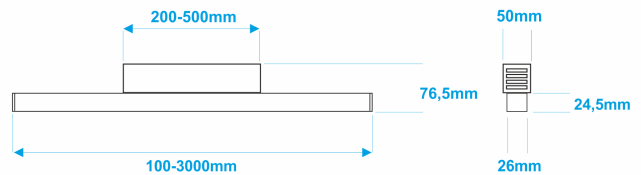

LIPOD P + BOX

NULAMP

Surface-mounted architectural LED lamp with the power supply box. Energy-efficient linear LED lighting, in the form of a double plafond, designed for surface mounting. Lamp construction enables easy connection to the surface of the box, where you can hide the power supply. It is possible to obtain a uniform light line and to purchase lamps of different lengths. Lamps to order with a wide range of applications, including use as office lighting or home lamps.

3 Year warranty	Length [cm]	Power [W]	Luminous flux [lm]	Colour temperature [K]	CRI [Ra]
LIPODP+BOX 50-11-___	50	11	1050 / 1175 / 1200	3000 / 4000 / 5000	>80
LIPODP+BOX 100-22-___	100	22	2100 / 2350 / 2400	3000 / 4000 / 5000	>80
LIPODP+BOX 150-33-___	150	33	3150 / 3525 / 3600	3000 / 4000 / 5000	>80
LIPODP+BOX 200-44-___	200	44	4200 / 4700 / 4800	3000 / 4000 / 5000	>80

LIPODP+BOX 300-66-___	300	66	6300 / 7050 / 7200	3000 / 4000 / 5000	>80
5 Year warranty	Length [cm]	Power [W]	Luminous flux [lm]	Colour temperature [K]	CRI [Ra]
LIPODP+BOX 50-6.5-___	50	6,5	620 / 695 / 710	3000 / 4000 / 5000	>80
LIPODP+BOX 100-13-___	100	13	1240 / 1390 / 1420	3000 / 4000 / 5000	>80
LIPODP+BOX 150-19.5-___	150	19,5	1860 / 2085 / 2130	3000 / 4000 / 5000	>80
LIPODP+BOX 200-26-___	200	26	2480 / 2780 / 2840	3000 / 4000 / 5000	>80
LIPODP+BOX 300-39-___	300	39	3720 / 4170 / 4260	3000 / 4000 / 5000	>80

LAMP NAME- 100 - 13 -3000- M -DALI

1

2

3

4

5

1. Length [cm]	2. Power [W]	3. Colour temperature [K]	4. Cover	5. Control
50, 100, 150, 200, 300 cm special order - 10-300 cm	13 W/m 22 W/m special order - others	3000 K - warm 4000 K - neutral 5000 K - cold special order - 2700K, 6000K	T - transparent M - milk/frosted	Fibaro 1-10 V Dali KNX