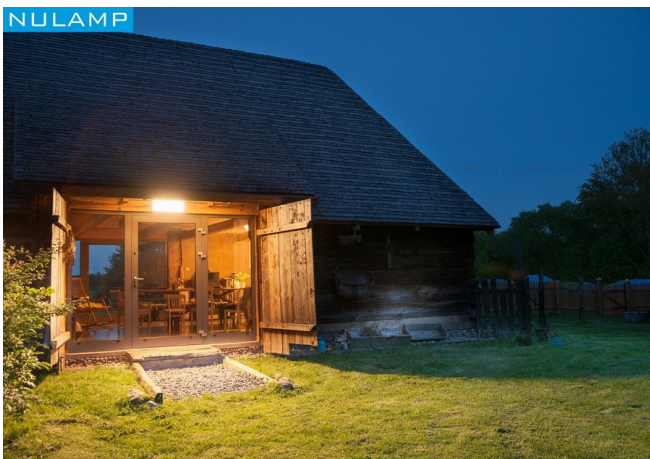

Multi P + BOX

NULAMP

NULAMP

NULAMP

Wide, surface mounted high power LED plafond, available with box designed for power supply and wiring.

Energy-efficient linear LED lighting, with mounted two or more parallel light lines, designed for easy ceiling mounting with special springs. A specially designed MULTI cover (opal glass or transparent) made of polycarbonate, has a certificate that guarantees excellent resistance to atmospheric factors, UV radiation and flammability.

Lamps of different lengths and wide range of application possibilities are available. MULTI is a utility lamp that can be used as industrial lighting, large office luminaire (100cm or more) and modern LED lighting for home and functional interiors (50cm).