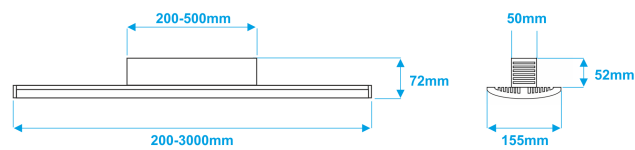

Multi P + BOX

NULAMP

NULAMP

NULAMP

Wide, surface mounted high power LED plafond, available with box designed for power supply and wiring.

Energy-efficient linear LED lighting, with mounted two or more parallel light lines, designed for easy ceiling mounting with special springs. A specially designed MULTI cover (opal glass or transparent) made of polycarbonate, has a certificate that guarantees excellent resistance to atmospheric factors, UV radiation and flammability.