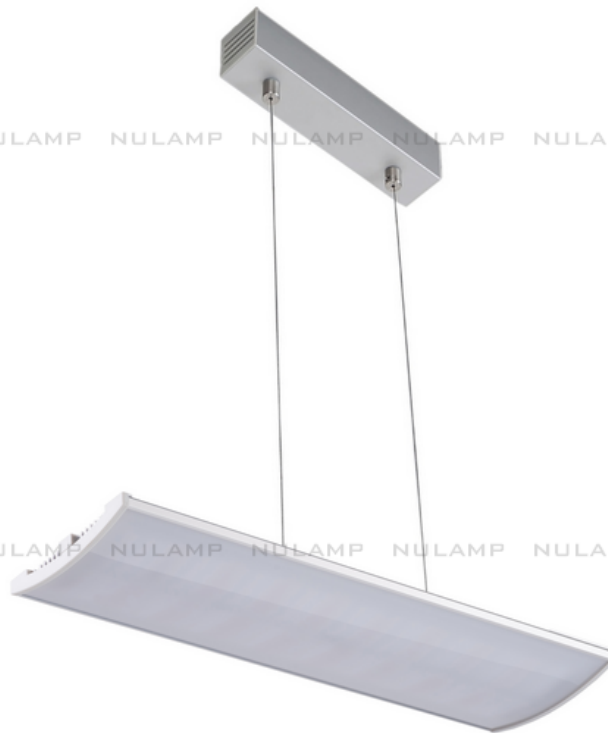

MULTI W + BOX

NULAMP

Wide, hanging utility **high power LED lamp**, available with box designed for power supply and wiring. Energy-efficient linear LED lighting, with mounted two or more parallel light lines, designed for easy mounting with special rails. The lamp consists of two parts: A (the main part with LED rails) and B (part for installing the lamp in its hanging version).

- Hanging lamp: **double anodized aluminium** - grey, can be painted in any colour from the NCS scale.
- Optional transparent blend (glass efficiency 95%), or opal glass (glass transparency 70%): Makrolon®, of Bayer Polymers, **full certification**.
- High power lamp: 3 lines of highest quality LED **OSRAM DURIS E5** diodes.
- Control: **Dali, 1-10V, KNX, Fibaro**.
- Luminaires design enables **easy maintenance and replacement of light sources**.
- Lamps with a light source were produced in the **European Union**.
- Possibility to **modify a set of lamps for specific customer expectations** (size, colour housing, light colour, type of light source:

RGB, RGBW, active white) - [UDESIGN custom](#).

- Standard length of rods - each 20-200 cm, adjustable to any length.

3 Year warranty	Length [cm]	Power [W]	Luminous flux [lm]	Colour temperature [K]	CRI [Ra]
MULTIW+BOX 100-66-___	100	66	6300 / 7050 / 7200	3000 / 4000 / 5000	>80
MULTIW+BOX 150-99-___	150	99	9450 / 10575 / 10800	3000 / 4000 / 5000	>80
5 Year warranty	Length [cm]	Power [W]	Luminous flux [lm]	Colour temperature [K]	CRI [Ra]
MULTIW+BOX 100-39-___	100	39	3720 / 4170 / 4260	3000 / 4000 / 5000	>80
MULTIW+BOX 150-58.5-___	150	58,5	5580 / 6255 / 6390	3000 / 4000 / 5000	>80
MULTIW+BOX 200-79-___	200	79	7440 / 8340 / 8520	3000 / 4000 / 5000	>80