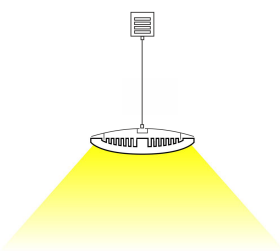

MULTI W + BOX

NULAMP

Wide, hanging utility **high power LED lamp**, available with box designed for power supply and wiring. Energy-efficient linear LED lighting, with mounted two or more parallel light lines, designed for easy mounting with special rails. The lamp consists of two parts: A (the main part with LED rails) and B (part for installing the lamp in its hanging version).

- Hanging lamp: **double anodized aluminium** - grey, can be painted in any colour from the NCS scale.
- Optional transparent blend (glass efficiency 95%), or opal glass (glass transparency 70%): Makrolon®, of Bayer Polymers, **full certification**.
- High power lamp: 3 lines of highest quality LED **OSRAM DURIS E5** diodes.
- Control: **Dali, 1-10V, KNX, Fibaro**.
- Luminaires design enables **easy maintenance and replacement of light sources**.
- Lamps with a light source were produced in the **European Union**.
- Possibility to **modify a set of lamps for specific customer expectations** (size, colour housing, light colour, type of light source:

RGB, RGBW, active white) - [UDESIGN custom](#).

- Standard length of rods - each 20-200 cm, adjustable to any length.

3 Year warranty	Length [cm]	Power [W]	Luminous flux [lm]	Colour temperature [K]	CRI [Ra]
MULTIW+BOX 100-66-___	100	66	6300 / 7050 / 7200	3000 / 4000 / 5000	>80
MULTIW+BOX 150-99-___	150	99	9450 / 10575 / 10800	3000 / 4000 / 5000	>80
5 Year warranty	Length [cm]	Power [W]	Luminous flux [lm]	Colour temperature [K]	CRI [Ra]
MULTIW+BOX 100-39-___	100	39	3720 / 4170 / 4260	3000 / 4000 / 5000	>80
MULTIW+BOX 150-58.5-___	150	58,5	5580 / 6255 / 6390	3000 / 4000 / 5000	>80
MULTIW+BOX 200-79-___	200	79	7440 / 8340 / 8520	3000 / 4000 / 5000	>80