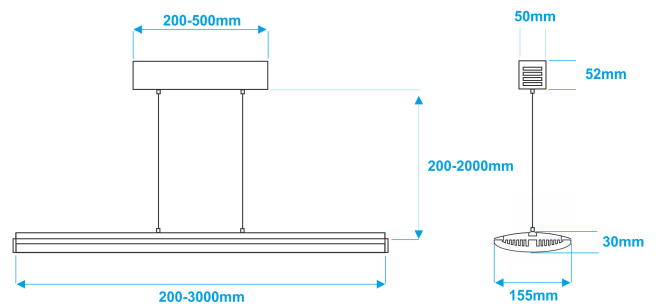

MULTI W + BOX

NULAMP

Wide, hanging utility **high power LED lamp**, available with box designed for power supply and wiring. Energy-efficient linear LED lighting, with mounted two or more parallel light lines, designed for easy mounting with special rails. The lamp consists of two parts: A (the main part with LED rails) and B (part for installing the lamp in its hanging version).

- Hanging lamp: **double anodized aluminium** - grey, can be painted in any colour from the NCS scale.
- Optional transparent blend (glass efficiency 95%), or opal glass (glass transparency 70%): Makrolon®, of Bayer Polymers, **full certification**.
- High power lamp: 3 lines of highest quality LED **OSRAM DURIS E5** diodes.
- Control: **Dali, 1-10V, KNX, Fibaro**.
- Luminaires design enables **easy maintenance and replacement of light sources**.
- Lamps with a light source were produced in the **European Union**.
- Possibility to **modify a set of lamps for specific customer expectations** (size, colour housing, light colour, type of light source:

RGB, RGBW, active white) - [UDESIGN custom](#).

- Standard length of rods - each 20-200 cm, adjustable to any length.

3 Year warranty	Length [cm]	Power [W]	Luminous flux [lm]	Colour temperature [K]	CRI [Ra]
MULTIW+BOX 100-66-___	100	66	6300 / 7050 / 7200	3000 / 4000 / 5000	>80
MULTIW+BOX 150-99-___	150	99	9450 / 10575 / 10800	3000 / 4000 / 5000	>80
5 Year warranty	Length [cm]	Power [W]	Luminous flux [lm]	Colour temperature [K]	CRI [Ra]
MULTIW+BOX 100-39-___	100	39	3720 / 4170 / 4260	3000 / 4000 / 5000	>80
MULTIW+BOX 150-58.5-___	150	58,5	5580 / 6255 / 6390	3000 / 4000 / 5000	>80
MULTIW+BOX 200-79-___	200	79	7440 / 8340 / 8520	3000 / 4000 / 5000	>80