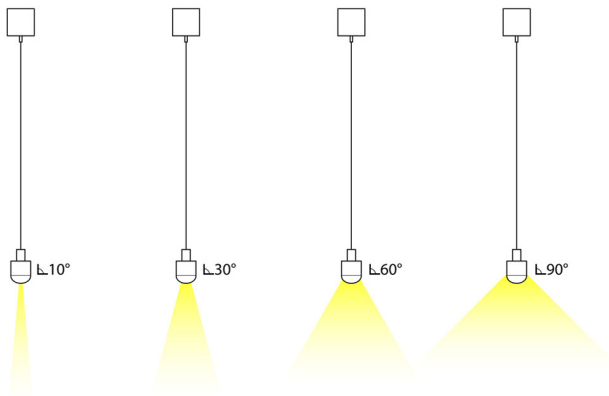

# REGULOR W + BOX

**NULAMP**

NULAMP NULAMP NULAMP NULAMP NULAMP NULAMP NULAMP NULAMP

NULAMP NULAMP NULAMP NULAMP NULAMP NULAMP NULAMP NULAMP

NULAMP

NULAMP

NULAMP

NULAMP

Minimalist, sleek hanging LED lamp with power supply box. A lamp with a narrow angle of the emitted light - optional: 10, 30, 60 or 90 degrees, ideal for high ceilings. It enables emission of a narrow line of light even from a distance of a few meters. Hung over the table perfectly focuses light and is not irritating to eyes.

- Luminaires design enables **easy maintenance and replacement of light sources**.
- Lamps with a light source were produced in the **European Union**.
- Possibility to **modify a set of lamps for specific customer expectations** (size, colour housing, light colour, type of light source: RGB, RGBW, active white) - [UDESIGN custom](#).
- Standard length of cables - each 20-300 cm, adjustable to any length.

LAMP NAME- 100 - 13 -3000- M -DALI

1                      2                      3                      4                      5

1. Length [cm]	2. Power [W]	3. Colour temperature [K]	4. Cover	5. Control
50, 100, 150, 200, 300 cm special order - 10-300 cm	13 W/m 22 W/m special order - others	3000 K - warm 4000 K - neutral 5000 K - cold special order - 2700K, 6000K	T - transparent M - milk/frosted	Fibaro 1-10 V Dali KNX