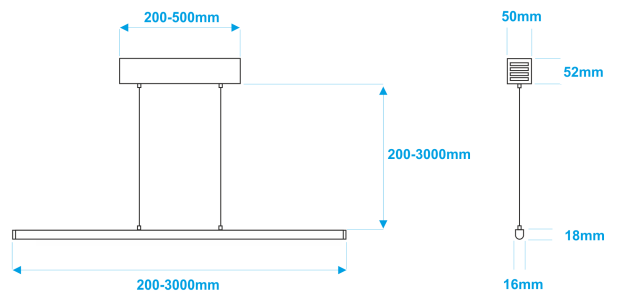

# REGULOR W + BOX

**NULAMP**

NULAMP NULAMP NULAMP NULAMP NULAMP NULAMP NULAMP NULAMP

NULAMP NULAMP NULAMP NULAMP NULAMP NULAMP NULAMP NULAMP

NULAMP

NULAMP

NULAMP

NULAMP

Minimalist, sleek hanging LED lamp with power supply box. A lamp with a narrow angle of the emitted light - optional: 10, 30, 60 or 90 degrees, ideal for high ceilings. It enables emission of a narrow line of light even from a distance of a few meters. Hung over the table perfectly focuses light and is not irritating to eyes.

- Luminaires design enables **easy maintenance and replacement of light sources**.
- Lamps with a light source were produced in the **European Union**.
- Possibility to **modify a set of lamps for specific customer expectations** (size, colour housing, light colour, type of light source: RGB, RGBW, active white) - [UDESIGN custom](#).
- Standard length of cables - each 20-300 cm, adjustable to any length.

LAMP NAME- 100 - 13 -3000- M -DALI

1

2

3

4

5

1. Length [cm]

50, 100, 150, 200, 300 cm  
special order - 10-300 cm