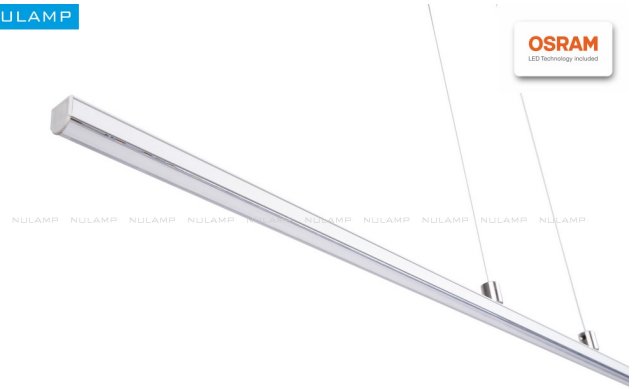

# REGULOR W + BOX

**NULAMP**

NULAMP NULAMP NULAMP NULAMP NULAMP NULAMP NULAMP NULAMP

NULAMP NULAMP NULAMP NULAMP NULAMP NULAMP NULAMP NULAMP

NULAMP

NULAMP

NULAMP

NULAMP

Minimalist, sleek hanging LED lamp with power supply box. A lamp with a narrow angle of the emitted light - optional: 10, 30, 60 or 90 degrees, ideal for high ceilings. It enables emission of a narrow line of light even from a distance of a few meters. Hung over the table perfectly focuses light and is not irritating to eyes.

It can be used as a modern lighting for office, home or other functional interior. Energy-efficient linear LED lighting, designed for ceiling mounting with rails and box, where the power source can be hidden. There is a possibility of purchasing lamps of different lengths. Used as office lighting and home lamps.

- Lamp: **double anodized aluminium** - grey, can be painted in any colour from the NCS scale.
- Optional transparent blend (glass efficiency 95%), or opal glass (glass transparency 70%): Makrolon®, of Bayer Polymers, **full certification**.
- Highest quality LED **OSRAM DURIS E5** diodes.
- Control: **Dali, 1-10V, KNX, Fibaro**.