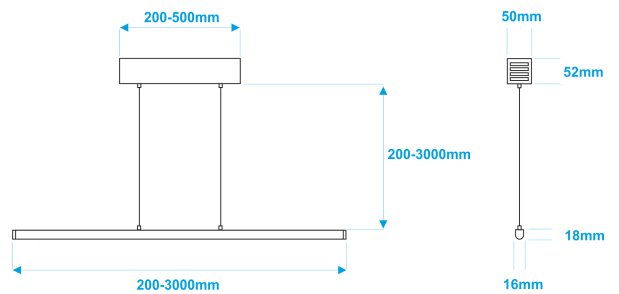

# REGULOR W + BOX

**NULAMP**

NULAMP NULAMP NULAMP NULAMP NULAMP NULAMP NULAMP NULAMP

NULAMP NULAMP NULAMP NULAMP NULAMP NULAMP NULAMP NULAMP

NULAMP

NULAMP

NULAMP

NULAMP

Minimalist, sleek hanging LED lamp with power supply box. A lamp with a narrow angle of the emitted light - optional: 10, 30, 60 or 90 degrees, ideal for high ceilings. It enables emission of a narrow line of light even from a distance of a few meters. Hung over the table perfectly focuses light and is not irritating to eyes.

- Luminaires design enables **easy maintenance and replacement of light sources**.
- Lamps with a light source were produced in the **European Union**.
- Possibility to **modify a set of lamps for specific customer expectations** (size, colour housing, light colour, type of light source: RGB, RGBW, active white) - [UDESIGN custom](#).
- Standard length of cables - each 20-300 cm, adjustable to any length.

LAMP NAME- 100 - 13 -3000- M -DALI

1                      2                      3                      4                      5

1. Length [cm]	2. Power [W]	3. Colour temperature [K]	4. Cover	5. Control
50, 100, 150, 200, 300 cm special order - 10-300 cm	13 W/m 22 W/m special order - others	3000 K - warm 4000 K - neutral 5000 K - cold special order - 2700K, 6000K	T - transparent M - milk/frosted	Fibaro 1-10 V Dali KNX