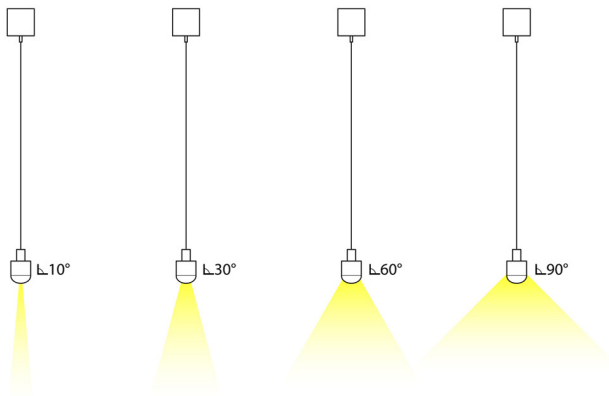

# REGULOR W + BOX

**NULAMP**

NULAMP NULAMP NULAMP NULAMP NULAMP NULAMP NULAMP NULAMP

NULAMP NULAMP NULAMP NULAMP NULAMP NULAMP NULAMP NULAMP

NULAMP

NULAMP

NULAMP

NULAMP

Minimalist, sleek hanging LED lamp with power supply box. A lamp with a narrow angle of the emitted light - optional: 10, 30, 60 or 90 degrees, ideal for high ceilings. It enables emission of a narrow line of light even from a distance of a few meters. Hung over the table perfectly focuses light and is not irritating to eyes.

- Luminaires design enables **easy maintenance and replacement of light sources**.
- Lamps with a light source were produced in the **European Union**.
- Possibility to **modify a set of lamps for specific customer expectations** (size, colour housing, light colour, type of light source: RGB, RGBW, active white) - [UDESIGN custom](#).
- Standard length of cables - each 20-300 cm, adjustable to any length.