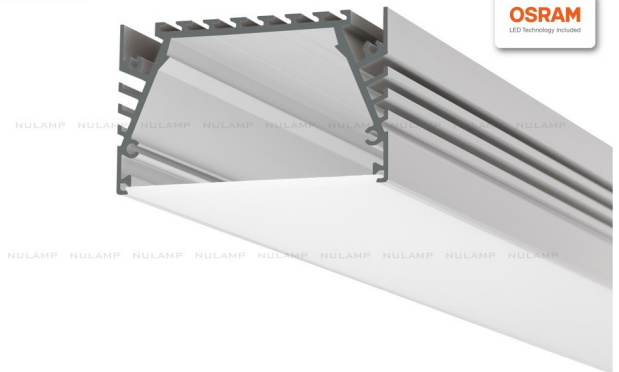

SEPOD P

NULAMP

NULAMP

NULAMP

Safe and strong attachment
Pewne i mocne zamocowanie

Wide, surface mounted **high power LED plafond**. Energy-efficient linear LED lighting, with mounted three or more parallel light lines, designed for easy ceiling mounting with special screws or spacial component TESPO. A specially designed SZER cover (opal glass or frosted) made of polycarbonate, has a certificate that guarantees excellent resistance to atmospheric factors, UV radiation and flammability. Lamps of different lengths and wide range of application possibilities are available. **SEPOD P** is a utility lamp that can be used as industrial lighting, large office luminaire (100cm or more) and modern LED lighting for home and functional interiors (50cm).

- Ceiling lamp: **double anodized aluminium** - grey, can be painted in any colour from the NCS scale.
- Optional cover: frosted (glass efficiency 83%), or transparent (glass efficiency 95%): Makrolon®, of Bayer Polymers, **full certification**.
- Highest quality LED **OSRAM DURIS E5** diodes.
- Control: **Dali, 1-10V, KNX, Fibaro**.
- Luminaires design enables **easy maintenance and replacement of light sources**.
- Lamps with a light source were produced in the **European Union**.
- Possibility to **modify a set of lamps for specific customer expectations** (size, colour housing, light colour, type of light source: RGB, RGBW, active white) - [UDESIGN custom](#).

Installation of lights can be made by:

- TESPO - special mounting strip,
- using a specially dedicated surface spring - GP,
- using a specially dedicated spring for grooves - KMA, the number of springs depends on the length of the lamp: