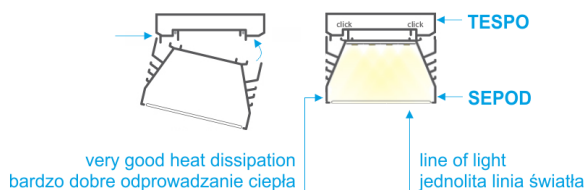

SEPOD P

NULAMP

NULAMP

NULAMP

Safe and strong attachment
Pewne i mocne zamocowanie

Wide, surface mounted **high power LED plafond**. Energy-efficient linear LED lighting, with mounted three or more parallel light lines, designed for easy ceiling mounting with special screws or spacial component TESPO. A specially designed SZER cover (opal glass or frosted) made of polycarbonate, has a certificate that guarantees excellent resistance to atmospheric factors, UV radiation and flammability. Lamps of different lengths and wide range of application possibilities are available. **SEPOD P** is a utility lamp that can be used as industrial lighting, large office luminaire (100cm or more) and modern LED lighting for home and functional interiors (50cm).

- Ceiling lamp: **double anodized aluminium** - grey, can be painted in any colour from the NCS scale.
- Optional cover: frosted (glass efficiency 83%), or transparent (glass efficiency 95%): Makrolon®, of Bayer Polymers, **full certification**.
- Highest quality LED **OSRAM DURIS E5** diodes.
- Control: **Dali, 1-10V, KNX, Fibaro**.
- Luminaires design enables **easy maintenance and replacement of light sources**.
- Lamps with a light source were produced in the **European Union**.
- Possibility to **modify a set of lamps for specific customer expectations** (size, colour housing, light colour, type of light source: RGB, RGBW, active white) - [UDESIGN custom](#).

Installation of lights can be made by:

- TESPO - special mounting strip,
- using a specially dedicated surface spring - GP,
- using a specially dedicated spring for grooves - KMA, the number of springs depends on the length of the lamp: