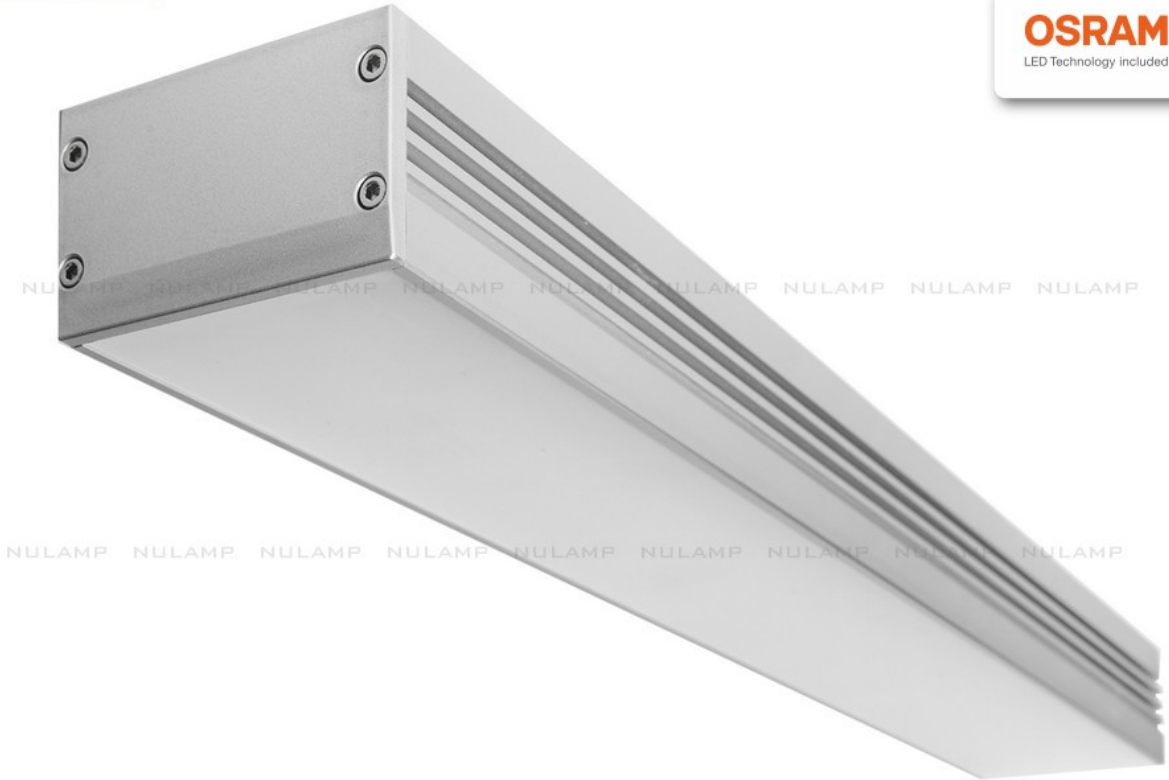

SEPOD P

NULAMP

NULAMP

NULAMP

Safe and strong attachment
Pewne i mocne zamocowanie

Wide, surface mounted **high power LED plafond**. Energy-efficient linear LED lighting, with mounted three or more parallel light lines, designed for easy ceiling mounting with special screws or spacial component TESPO. A specially designed SZER cover (opal glass or frosted) made of polycarbonate, has a certificate that guarantees excellent resistance to atmospheric factors, UV radiation and flammability. Lamps of different lengths and wide range of application possibilities are available. **SEPOD P** is a utility lamp that can be used as industrial lighting, large office luminaire (100cm or more) and modern LED lighting for home and functional interiors (50cm).

- Ceiling lamp: **double anodized aluminium** - grey, can be painted in any colour from the NCS scale.
- Optional cover: frosted (glass efficiency 83%), or transparent (glass efficiency 95%): Makrolon®, of Bayer Polymers, **full certification**.
- Highest quality LED **OSRAM DURIS E5** diodes.
- Control: **Dali, 1-10V, KNX, Fibaro**.
- Luminaires design enables **easy maintenance and replacement of light sources**.
- Lamps with a light source were produced in the **European Union**.
- Possibility to **modify a set of lamps for specific customer expectations** (size, colour housing, light colour, type of light source: RGB, RGBW, active white) - [UDESIGN custom](#).

Installation of lights can be made by:

- TESPO - special mounting strip,
- using a specially dedicated surface spring - GP,
- using a specially dedicated spring for grooves - KMA, the number of springs depends on the length of the lamp: