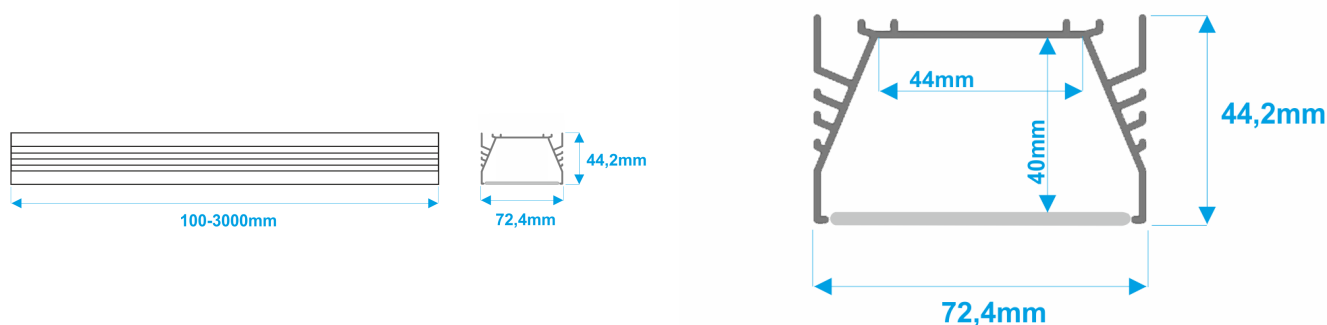

SEPOD P

NULAMP

NULAMP

NULAMP

Safe and strong attachment
Pewne i mocne zamocowanie

Wide, surface mounted **high power LED plafond**. Energy-efficient linear LED lighting, with mounted three or more parallel light lines, designed for easy ceiling mounting with special screws or spacial component TESPO. A specially designed SZER cover (opal glass or frosted) made of polycarbonate, has a certificate that guarantees excellent resistance to atmospheric factors, UV radiation and flammability. Lamps of different lengths and wide range of application possibilities are available. **SEPOD P** is a utility lamp that can be used as industrial lighting, large office luminaire (100cm or more) and modern LED lighting for home and functional interiors (50cm).

- < 1.4 m - 4 springs,

- < 2.4 m - 6 springs,

- <3 m - 8 springs.

3 Year warranty	Length [cm]	Power [W]	Luminous flux [lm]	Colour temperature [K]	CRI [Ra]
SEPODP 100-66-___	100	66	6300 / 7050 / 7200	3000 / 4000 / 5000	>80
SEPODP 150-99-___	150	99	9450 / 10575 / 10800	3000 / 4000 / 5000	>80
SEPODP 200-132-___	200	132	12600 / 14100 / 14400	3000 / 4000 / 5000	>80
SEPODP 300-198-___	300	198	18900 / 21150 / 21600	3000 / 4000 / 5000	>80
5 Year warranty	Length [cm]	Power [W]	Luminous flux [lm]	Colour temperature [K]	CRI [Ra]
SEPODP 100-39-___	100	39	3720 / 4170 / 4260	3000 / 4000 / 5000	>80
SEPODP 150-58.5-___	150	58,5	5580 / 6255 / 6390	3000 / 4000 / 5000	>80
SEPODP 200-78-___	200	78	7440 / 8340 / 8520	3000 / 4000 / 5000	>80
SEPODP 300-117-___	300	117	11160 / 12510 / 12780	3000 / 4000 / 5000	>80

LAMP NAME- 100 - 13 -3000- M -DALI

1 2 3 4 5

1. Length [cm]	2. Power [W]	3. Colour temperature [K]	4. Cover	5. Control
50, 100, 150, 200, 300 cm special order - 10-300 cm	13 W/m 22 W/m special order - others	3000 K - warm 4000 K - neutral 5000 K - cold special order - 2700K, 6000K	T - transparent M - milk/frosted	Fibaro 1-10 V Dali KNX