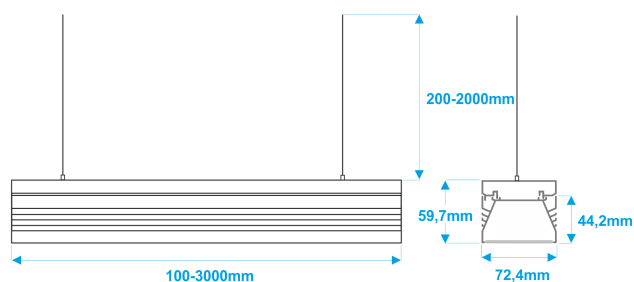

# SEPOD W

- CE
- RoHS
- 24VDC
- IP20
- A+
- III
- House icon
- RAL

**NULAMP**

**NULAMP**

Safe and strong attachment  
Pewne i mocne zamocowanie

**Hanging high power LED lamp.** Energy-efficient linear LED lighting, with mounted three or more parallel light lines, designed for easy mounting with special rails, mounted to TESPO part. A specially designed SZER cover (opal glass or frosted) made of polycarbonate, has a certificate that guarantees excellent resistance to atmospheric factors, UV radiation and flammability. Lamps of different lengths and wide range of application possibilities are available. **SEPODW** is a utility lamp that can be used as industrial lighting, large office luminaire (100cm or more) and modern LED lighting for home and functional interiors (50cm).

- Hanging lamp: **double anodized aluminium** - grey, can be painted in any colour from the NCS scale.
- Optional cover: frosted (glass efficiency 83%), or transparent (glass efficiency 95%): Makrolon®, of Bayer Polymers, **full certification**.
- Highest quality LED **OSRAM DURIS** E5 diodes.
- Control: **Dali, 1-10V, KNX, Fibaro**.
- Luminaires design enables **easy maintenance and replacement of light sources**.
- Lamps with a light source were produced in the **European Union**.
- Possibility to **modify a set of lamps for specific customer expectations** (size, colour housing, light colour, type of light source: RGB, RGBW, active white) - [JDESIGN custom](#).
- Standard length of rods - each 20-200 cm, adjustable to any length.

## 1. Length [cm]

50, 100, 150, 200, 300 cm  
special order - 10-300 cm