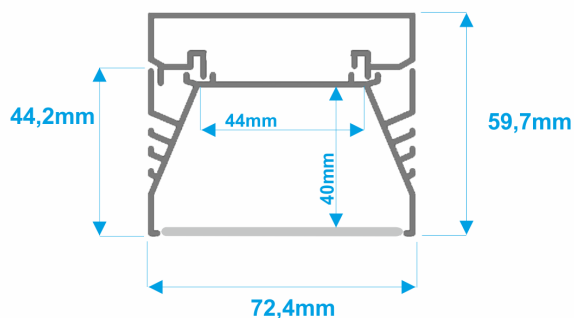

SEPOD W

NULAMP

NULAMP

Safe and strong attachment
Pewne i mocne zamocowanie

Hanging high power LED lamp. Energy-efficient linear LED lighting, with mounted three or more parallel light lines, designed for easy mounting with special rails, mounted to TESPO part. A specially designed SZER cover (opal glass or frosted) made of polycarbonate, has a certificate that guarantees excellent resistance to atmospheric factors, UV radiation and flammability. Lamps of different lengths and wide range of application possibilities are available. **SEPODW** is a utility lamp that can be used as industrial lighting, large office luminaire (100cm or more) and modern LED lighting for home and functional interiors (50cm).

- Hanging lamp: **double anodized aluminium** - grey, can be painted in any colour from the NCS scale.
- Optional cover: frosted (glass efficiency 83%), or transparent (glass efficiency 95%): Makrolon®, of Bayer Polymers, **full certification**.
- Highest quality LED **OSRAM DURIS E5** diodes.
- Control: **Dali, 1-10V, KNX, Fibaro**.
- Luminaires design enables **easy maintenance and replacement of light sources**.
- Lamps with a light source were produced in the **European Union**.
- Possibility to **modify a set of lamps for specific customer expectations** (size, colour housing, light colour, type of light source: RGB, RGBW, active white) - [JDESIGN custom](#).
- Standard length of rods - each 20-200 cm, adjustable to any length.

LAMP NAME- 100 - 13 - 3000- M - DALI

1

2

3

4

5

1. Length [cm]

50, 100, 150, 200, 300 cm
special order - 10-300 cm