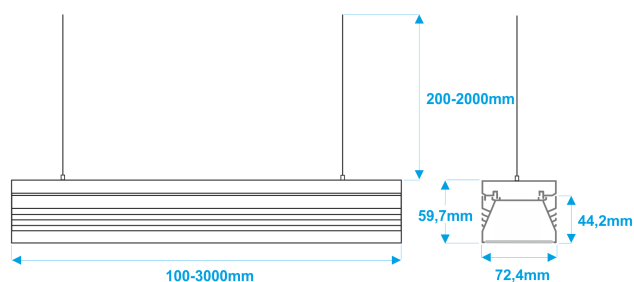

SEPOD W

NULAMP

NULAMP

Safe and strong attachment
Pewne i mocne zamocowanie

Hanging high power LED lamp. Energy-efficient linear LED lighting, with mounted three or more parallel light lines, designed for easy mounting with special rails, mounted to TESPO part. A specially designed SZER cover (opal glass or frosted) made of polycarbonate, has a certificate that guarantees excellent resistance to atmospheric factors, UV radiation and flammability. Lamps of different lengths and wide range of application possibilities are available. **SEPODW** is a utility lamp that can be used as industrial lighting, large office luminaire (100cm or more) and modern LED lighting for home and functional interiors (50cm).

- Hanging lamp: **double anodized aluminium** - grey, can be painted in any colour from the NCS scale.
- Optional cover: frosted (glass efficiency 83%), or transparent (glass efficiency 95%): Makrolon®, of Bayer Polymers, **full certification**.
- Highest quality LED **OSRAM DURIS E5** diodes.
- Control: **Dali, 1-10V, KNX, Fibaro**.
- Luminaires design enables **easy maintenance and replacement of light sources**.
- Lamps with a light source were produced in the **European Union**.
- Possibility to **modify a set of lamps for specific customer expectations** (size, colour housing, light colour, type of light source: RGB, RGBW, active white) - [JDESIGN custom](#).
- Standard length of rods - each 20-200 cm, adjustable to any length.