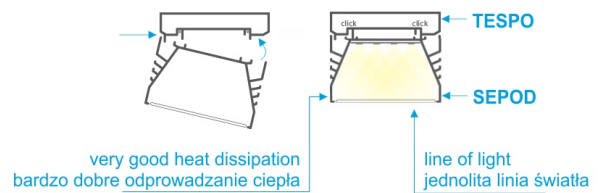

# SEPOD W

- CE
- RoHS
- 24VDC
- IP20
- A+
- III
- House icon
- RAL

**NULAMP**

**NULAMP**

Safe and strong attachment  
Pewne i mocne zamocowanie

**Hanging high power LED lamp.** Energy-efficient linear LED lighting, with mounted three or more parallel light lines, designed for easy mounting with special rails, mounted to TESPO part. A specially designed SZER cover (opal glass or frosted) made of polycarbonate, has a certificate that guarantees excellent resistance to atmospheric factors, UV radiation and flammability. Lamps of different lengths and wide range of application possibilities are available. **SEPODW** is a utility lamp that can be used as industrial lighting, large office luminaire (100cm or more) and modern LED lighting for home and functional interiors (50cm).

- Hanging lamp: **double anodized aluminium** - grey, can be painted in any colour from the NCS scale.
- Optional cover: frosted (glass efficiency 83%), or transparent (glass efficiency 95%): Makrolon®, of Bayer Polymers, **full certification**.
- Highest quality LED **OSRAM DURIS** E5 diodes.
- Control: **Dali, 1-10V, KNX, Fibaro**.
- Luminaires design enables **easy maintenance and replacement of light sources**.
- Lamps with a light source were produced in the **European Union**.
- Possibility to **modify a set of lamps for specific customer expectations** (size, colour housing, light colour, type of light source: RGB, RGBW, active white) - [JDESIGN custom](#).
- Standard length of rods - each 20-200 cm, adjustable to any length.