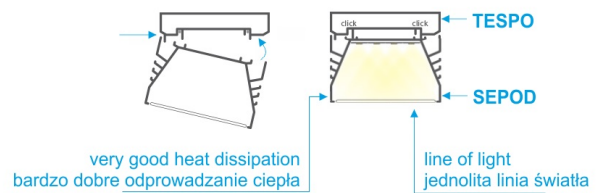

SEPOD W

NULAMP

NULAMP

Safe and strong attachment
Pewne i mocne zamocowanie

Hanging high power LED lamp. Energy-efficient linear LED lighting, with mounted three or more parallel light lines, designed for easy mounting with special rails, mounted to TESPO part. A specially designed SZER cover (opal glass or frosted) made of polycarbonate, has a certificate that guarantees excellent resistance to atmospheric factors, UV radiation and flammability. Lamps of different lengths and wide range of application possibilities are available. **SEPODW** is a utility lamp that can be used as industrial lighting, large office luminaire (100cm or more) and modern LED lighting for home and functional interiors (50cm).

- Hanging lamp: **double anodized aluminium** - grey, can be painted in any colour from the NCS scale.
- Optional cover: frosted (glass efficiency 83%), or transparent (glass efficiency 95%): Makrolon®, of Bayer Polymers, **full certification**.
- Highest quality LED **OSRAM DURIS E5** diodes.
- Control: **Dali, 1-10V, KNX, Fibaro**.
- Luminaires design enables **easy maintenance and replacement of light sources**.
- Lamps with a light source were produced in the **European Union**.
- Possibility to **modify a set of lamps for specific customer expectations** (size, colour housing, light colour, type of light source: RGB, RGBW, active white) - [JDESIGN custom](#).
- Standard length of rods - each 20-200 cm, adjustable to any length.