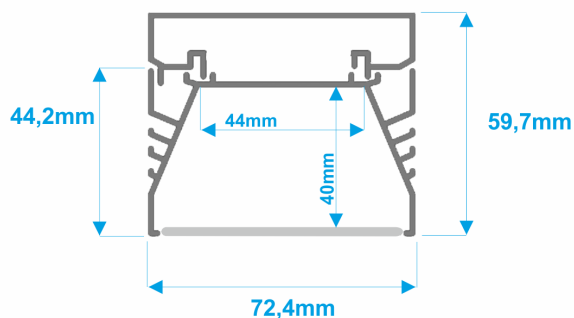

# SEPOD W

- CE
- RoHS
- 24VDC
- IP20
- A+
- III
- House icon
- RAL

**NULAMP**

**NULAMP**

Safe and strong attachment  
Pewne i mocne zamocowanie

**Hanging high power LED lamp.** Energy-efficient linear LED lighting, with mounted three or more parallel light lines, designed for easy mounting with special rails, mounted to TESPO part. A specially designed SZER cover (opal glass or frosted) made of polycarbonate, has a certificate that guarantees excellent resistance to atmospheric factors, UV radiation and flammability. Lamps of different lengths and wide range of application possibilities are available. **SEPODW** is a utility lamp that can be used as industrial lighting, large office luminaire (100cm or more) and modern LED lighting for home and functional interiors (50cm).

- Hanging lamp: **double anodized aluminium** - grey, can be painted in any colour from the NCS scale.
- Optional cover: frosted (glass efficiency 83%), or transparent (glass efficiency 95%): Makrolon®, of Bayer Polymers, **full certification**.
- Highest quality LED **OSRAM DURIS** E5 diodes.
- Control: **Dali, 1-10V, KNX, Fibaro**.
- Luminaires design enables **easy maintenance and replacement of light sources**.
- Lamps with a light source were produced in the **European Union**.
- Possibility to **modify a set of lamps for specific customer expectations** (size, colour housing, light colour, type of light source: RGB, RGBW, active white) - [JDESIGN custom](#).
- Standard length of rods - each 20-200 cm, adjustable to any length.

## 1. Length [cm]

50, 100, 150, 200, 300 cm  
special order - 10-300 cm