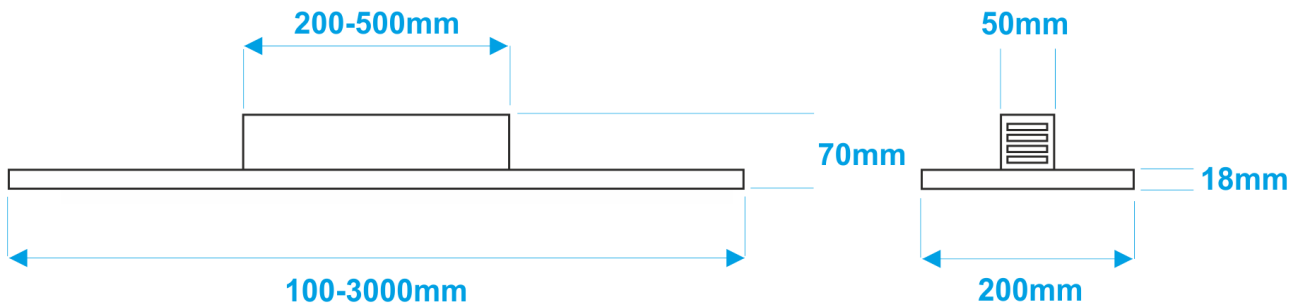

# UDESIGN P + BOX TRIPLE BLACK

**UDESIGN P + BOX TRIPLE BLACK LAMP** - Ceiling LED lamp coherent with interior and furniture design. Wide, high power LED plafond, available with box designed for power supply and wiring. Lamp construction enables easy connection to the surface by box, where you can hide the power supply. Energy-efficient linear LED lighting, with mounted three parallel light lines, can be the only lighting of living room or office. Lamps of different colours and wide range of application. This LED lamp is available in different lengths and in hanhing option [UDESIGN W TRIPLE BLACK](#).

LAMP NAME- 100 - 14,4 - 3000- M - DALI

1                      2                      3                      4                      5

<b>1. Length [cm]</b>	<b>2. Power [W]</b>	<b>3. Colour temperature [K]</b>	<b>4. Cover</b>	<b>5. Control</b>
100, 150, 200, 300 cm special order - 10-300 cm	22 W/m 18 W/m 14,4 W/m special order - others	3000 K - warm 4000 K - neutral 5000 K - cold special order - 2700K, 6000K	T - transparent M - milk/frosted	Fibaro 1-10 V Dali KNX