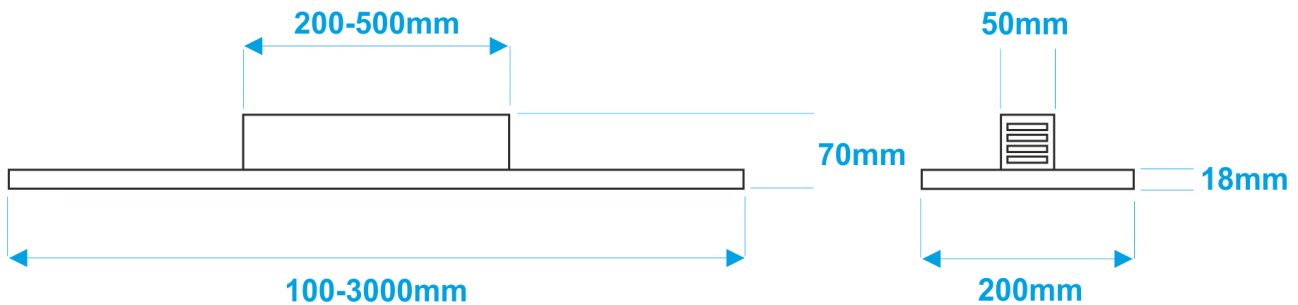

UDESIGN P + BOX TRIPLE BLACK

UDESIGN P + BOX TRIPLE BLACK LAMP - Ceiling LED lamp coherent with interior and furniture design. Wide, high power LED plafond, available with box designed for power supply and wiring. Lamp construction enables easy connection to the surface by box, where you can hide the power supply. Energy-efficient linear LED lighting, with mounted three parallel light lines, can be the only lighting of living room or office. Lamps of different colours and wide range of application. This LED lamp is available in different lengths and in hanhing option [UDESIGN W TRIPLE BLACK](#).

Each lamp is handmade to order, with the utmost precision and care.

It is possible to obtain a **uniform light line** without visible LED points.

- Lamp: **double anodized aluminium** - grey, can be painted in any colour from the NCS scale.
- Body: painted in any colour and lacquered MDF, or wood.
- Together with box for the power supply and wiring.
- Optional transparent blend (glass efficiency 95%), or opal glass (glass transparency 70%): Makrolon®, of Bayer Polymers, **full certification**.
- Highest quality LED **OSRAM DURIS E5** diodes.
- Control: **Dali, 1-10V, KNX, Fibaro**.
- Luminaires design enables **easy maintenance and replacement of light sources**.
- Lamps with a light source were produced in the **European Union**.
- Possibility to **modify a set of lamps for specific customer expectations** (size, colour housing, light colour, type of light source: RGB, RGBW, active white) - [UDESIGN custom](#).

LAMP NAME- 100 - 14,4 - 3000- M - DALI

1 2 3 4 5

1. Length [cm]	2. Power [W]	3. Colour temperature [K]	4. Cover	5. Control
100, 150, 200, 300 cm special order - 10-300 cm	22 W/m 18 W/m 14,4 W/m special order - others	3000 K - warm 4000 K - neutral 5000 K - cold special order - 2700K, 6000K	T - transparent M - milk/frosted	Fibaro 1-10 V Dali KNX