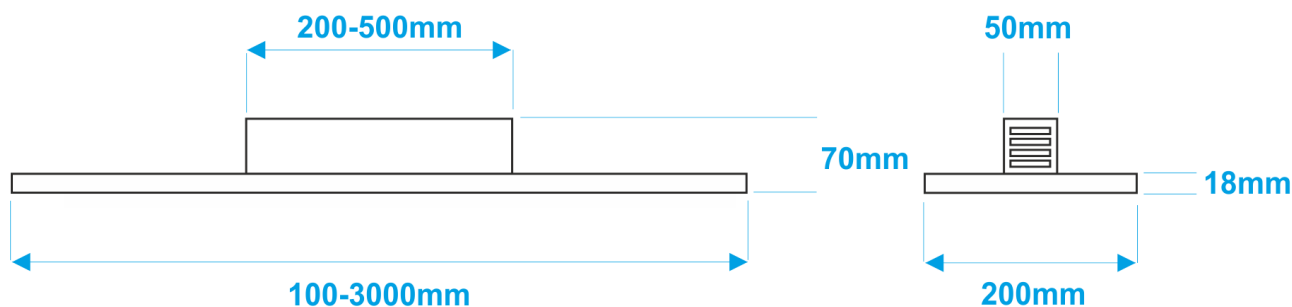

# UDESIGN P + BOX TRIPLE WHITE

**UDESIGN P + BOX TRIPLE WHITE LAMP** - Ceiling LED lamp coherent with interior and furniture design. Wide, high power LED plafond, available with box designed for power supply and wiring. Lamp construction enables easy connection to the surface by box, where you can hide the power supply. Energy-efficient linear LED lighting, with mounted three parallel light lines, can be the only lighting of living room or office. Lamps of different colours and wide range of application. This LED lamp is available in different lengths and in hanhing option [UDESIGN W TRIPLE WHITE](#).

UDESIGNP+BOXTW 100-66-___	<b>100</b>	66	6300 / 7050 / 7200	3000 / 4000 / 5000	>80	
UDESIGNP+BOXTW 150-99-___	<b>150</b>	99	9450 / 10575 / 10800	3000 / 4000 / 5000	>80	
UDESIGNP+BOXTW 200-132-___	<b>200</b>	132	12600 / 14100 / 14400	3000 / 4000 / 5000	>80	
UDESIGNP+BOXTW 300-198-___	<b>300</b>	198	18900 / 21150 / 21600	3000 / 4000 / 5000	>80	
<b>Line of light</b>	<b>3 Year warranty</b>	<b>Length [cm]</b>	<b>Power [W]</b>	<b>Luminous flux [lm]</b>	<b>Colour temperature [K]</b>	<b>CRI [Ra]</b>
UDESIGNP+BOXTW 100-54-___		<b>100</b>	54	5010 / 5580 / 5700	3000 / 4000 / 5000	>80
UDESIGNP+BOXTW 150-81-___		<b>150</b>	81	7515 / 8370 / 8550	3000 / 4000 / 5000	>80
UDESIGNP+BOXTW 200-108-___		<b>200</b>	108	10020 / 11160 / 11400	3000 / 4000 / 5000	>80
UDESIGNP+BOXTW 300-162-___		<b>300</b>	162	15030 / 16740 / 17100	3000 / 4000 / 5000	>80

LAMP NAME- 100 - 14,4 - 3000- M - DALI

1 2 3 4 5

<b>1. Length [cm]</b>	<b>2. Power [W]</b>	<b>3. Colour temperature [K]</b>	<b>4. Cover</b>	<b>5. Control</b>
100, 150, 200, 300 cm special order - 10-300 cm	22 W/m 18 W/m 14,4 W/m special order - others	3000 K - warm 4000 K - neutral 5000 K - cold special order - 2700K, 6000K	T - transparent M - milk/frosted	Fibaro 1-10 V Dali KNX