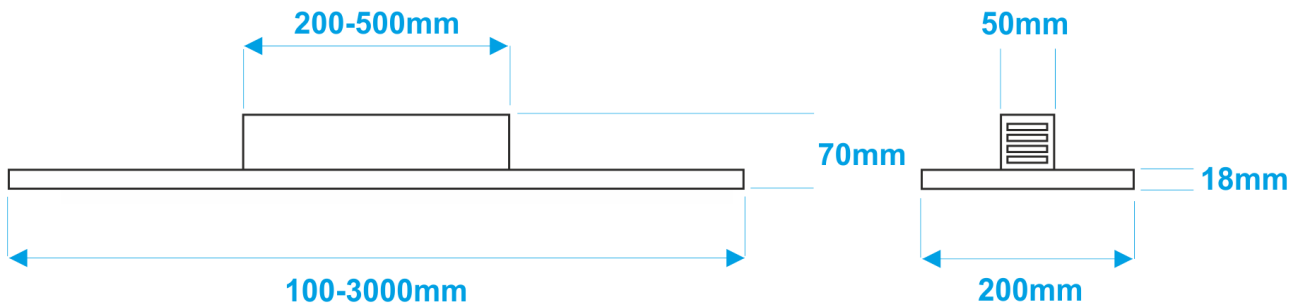

UDESIGN P + BOX TRIPLE WHITE

UDESIGN P + BOX TRIPLE WHITE LAMP - Ceiling LED lamp coherent with interior and furniture design. Wide, high power LED plafond, available with box designed for power supply and wiring. Lamp construction enables easy connection to the surface by box, where you can hide the power supply. Energy-efficient linear LED lighting, with mounted three parallel light lines, can be the only lighting of living room or office. Lamps of different colours and wide range of application. This LED lamp is available in different lengths and in hanhing option [UDESIGN W TRIPLE WHITE](#).

UDESIGNP+BOXTW 100-66-___	100	66	6300 / 7050 / 7200	3000 / 4000 / 5000	>80	
UDESIGNP+BOXTW 150-99-___	150	99	9450 / 10575 / 10800	3000 / 4000 / 5000	>80	
UDESIGNP+BOXTW 200-132-___	200	132	12600 / 14100 / 14400	3000 / 4000 / 5000	>80	
UDESIGNP+BOXTW 300-198-___	300	198	18900 / 21150 / 21600	3000 / 4000 / 5000	>80	
Line of light	3 Year warranty	Length [cm]	Power [W]	Luminous flux [lm]	Colour temperature [K]	CRI [Ra]
UDESIGNP+BOXTW 100-54-___		100	54	5010 / 5580 / 5700	3000 / 4000 / 5000	>80
UDESIGNP+BOXTW 150-81-___		150	81	7515 / 8370 / 8550	3000 / 4000 / 5000	>80
UDESIGNP+BOXTW 200-108-___		200	108	10020 / 11160 / 11400	3000 / 4000 / 5000	>80
UDESIGNP+BOXTW 300-162-___		300	162	15030 / 16740 / 17100	3000 / 4000 / 5000	>80

LAMP NAME- 100 - 14,4 - 3000- M - DALI

1 2 3 4 5

1. Length [cm]	2. Power [W]	3. Colour temperature [K]	4. Cover	5. Control
100, 150, 200, 300 cm special order - 10-300 cm	22 W/m 18 W/m 14,4 W/m special order - others	3000 K - warm 4000 K - neutral 5000 K - cold special order - 2700K, 6000K	T - transparent M - milk/frosted	Fibaro 1-10 V Dali KNX