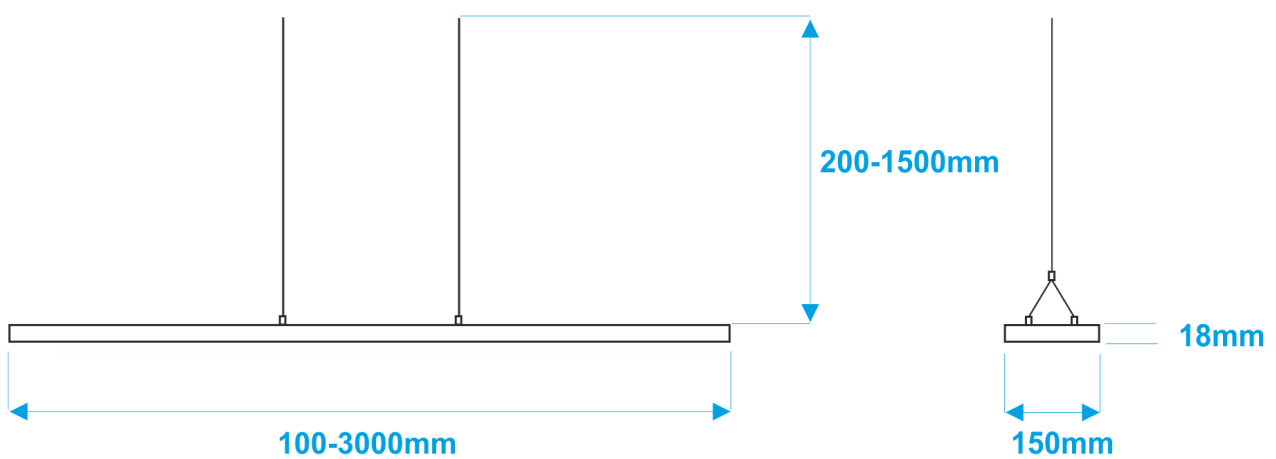

UDESIGN W DOUBLE BLACK

NULAMP

UDESIGN W DOUBLE BLACK LAMP - LED lamp coherent with interior and furniture design.

UDESIGN custom - LED lamps individually ordered by a customer. The choice of colour, material, or to special order additionally: size and the light source of a UDESIGN lamp depends on customer preference. Possibility to choose a lamp base paint colour or exotic wood.

Each lamp is handmade to order, with the utmost precision and care.

- Hanging LED lamp: **double anodized aluminium** - grey, can be painted in any colour from the NCS scale.
- Body: painted in any colour and lacquered MDF, or wood.
- Optional transparent blend (glass efficiency 95%), or opal glass (glass transparency 70%): Makrolon®, of Bayer Polymers, **full certification**.
- Highest quality LED **OSRAM DURIS** E5 diodes.
- Control: **Dali, 1-10V, KNX, Fibaro**.
- Luminaires design enables **easy maintenance and replacement of light sources**.
- Lamps with a light source were produced in the **European Union**.
- Possibility to **modify a set of lamps for specific customer expectations** (size, colour housing, light colour, type of light source: RGB, RGBW, active white) - [UDESIGN custom](#).
- Standard length of cables - each 20-150 cm, adjustable to any length.

Line of light 3 Year warranty	Length [cm]	Power [W]	Luminous flux [lm]	Colour temperature [K]	CRI [Ra]
UDESIGNWDB 100-44-___	100	44	4200 / 4700 / 4800	3000 / 4000 / 5000	>80
UDESIGNWDB 150-66-___	150	66	6300 / 7050 / 7200	3000 / 4000 / 5000	>80
UDESIGNWDB 200-88-___	200	88	8400 / 9400 / 9600	3000 / 4000 / 5000	>80
UDESIGNWDB 300-132-___	300	132	12600 / 14100 / 14400	3000 / 4000 / 5000	>80
Line of light 3 Year warranty	Length [cm]	Power [W]	Luminous flux [lm]	Colour temperature [K]	CRI [Ra]
UDESIGNWDB 100-36-___	100	36	3340 / 3720 / 3800	3000 / 4000 / 5000	>80
UDESIGNWDB 150-54-___	150	54	5010 / 5580 / 5700	3000 / 4000 / 5000	>80
UDESIGNWDB 200-72-___	200	72	6680 / 7440 / 7600	3000 / 4000 / 5000	>80
UDESIGNWDB 300-108-___	300	108	10020 / 11160 / 11400	3000 / 4000 / 5000	>80

LAMP NAME- 100 - 14,4 - 3000- M - DALI

1. Length [cm] 100, 150, 200, 300 cm special order - 10-300 cm	2. Power [W] 22 W/m 18 W/m 14,4 W/m special order - others	3. Colour temperature [K] 3000 K - warm 4000 K - neutral 5000 K - cold special order - 2700K, 6000K	4. Cover T - transparent M - milk/frosted	5. Control Fibaro 1-10 V Dali KNX