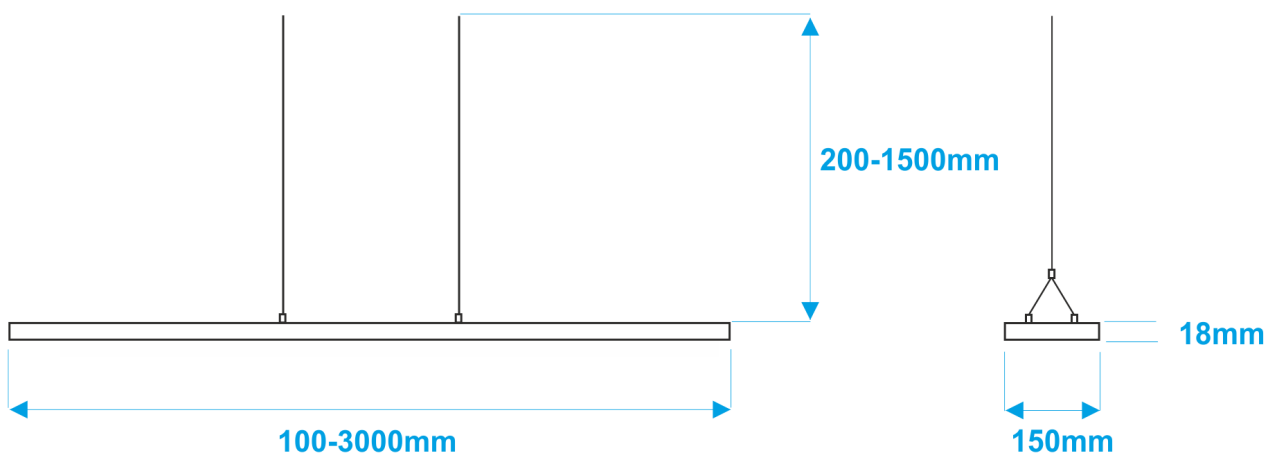

UDESIGN W DOUBLE BLACK

- CE
- RoHS
- 24VDC
- IP20
- A+
- III
- Home icon
- RAL

NULAMP

UDESIGN W DOUBLE BLACK LAMP - LED lamp coherent with interior and furniture design.

UDESIGN custom - LED lamps individually ordered by a customer. The choice of colour, material, or to special order additionally: size and the light source of a UDESIGN lamp depends on customer preference. Possibility to choose a lamp base paint colour or exotic wood.

Each lamp is handmade to order, with the utmost precision and care.

- Hanging LED lamp: **double anodized aluminium** - grey, can be painted in any colour from the NCS scale.
- Body: painted in any colour and lacquered MDF, or wood.
- Optional transparent blend (glass efficiency 95%), or opal glass (glass transparency 70%): Makrolon®, of Bayer Polymers, **full certification**.
- Highest quality LED **OSRAM DURIS** E5 diodes.
- Control: **Dali, 1-10V, KNX, Fibaro**.
- Luminaires design enables **easy maintenance and replacement of light sources**.
- Lamps with a light source were produced in the **European Union**.
- Possibility to **modify a set of lamps for specific customer expectations** (size, colour housing, light colour, type of light source: RGB, RGBW, active white) - [UDESIGN custom](#).
- Standard length of cables - each 20-150 cm, adjustable to any length.

Line of light 3 Year warranty	Length [cm]	Power [W]	Luminous flux [lm]	Colour temperature [K]	CRI [Ra]
UDESIGNWDB 100-44-___	100	44	4200 / 4700 / 4800	3000 / 4000 / 5000	>80
UDESIGNWDB 150-66-___	150	66	6300 / 7050 / 7200	3000 / 4000 / 5000	>80
UDESIGNWDB 200-88-___	200	88	8400 / 9400 / 9600	3000 / 4000 / 5000	>80
UDESIGNWDB 300-132-___	300	132	12600 / 14100 / 14400	3000 / 4000 / 5000	>80
Line of light 3 Year warranty	Length [cm]	Power [W]	Luminous flux [lm]	Colour temperature [K]	CRI [Ra]
UDESIGNWDB 100-36-___	100	36	3340 / 3720 / 3800	3000 / 4000 / 5000	>80
UDESIGNWDB 150-54-___	150	54	5010 / 5580 / 5700	3000 / 4000 / 5000	>80
UDESIGNWDB 200-72-___	200	72	6680 / 7440 / 7600	3000 / 4000 / 5000	>80
UDESIGNWDB 300-108-___	300	108	10020 / 11160 / 11400	3000 / 4000 / 5000	>80

LAMP NAME- **100 - 14,4 - 3000- M - DALI**

1. Length [cm] 100, 150, 200, 300 cm special order - 10-300 cm	2. Power [W] 22 W/m 18 W/m 14,4 W/m special order - others	3. Colour temperature [K] 3000 K - warm 4000 K - neutral 5000 K - cold special order - 2700K, 6000K	4. Cover T - transparent M - milk/frosted	5. Control Fibaro 1-10 V Dali KNX