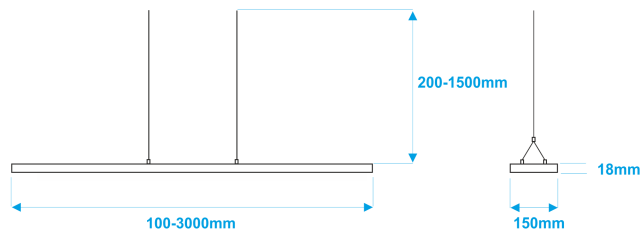

UDESIGN W DOUBLE COLOR

NULAMP

NULAMP

NULAMP