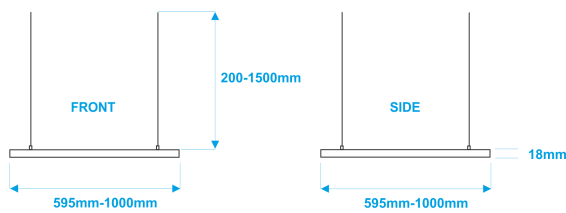

UDESIGN W SQUARE QUATRO BLACK

NULAMP

NULAMP

NULAMP