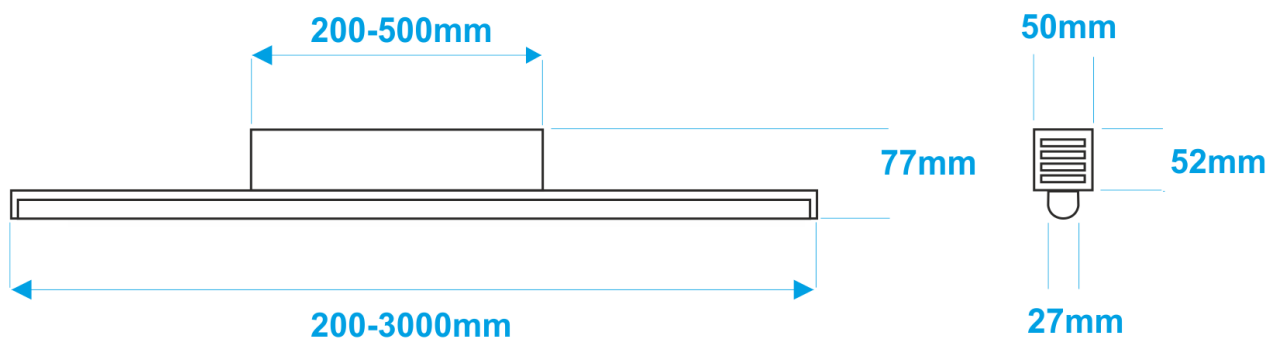

# GIP RUNDO P + BOX

NULAMP

Elegant and slim ceiling lamp, can be used as industrial lighting and modern illumination for your home, office or garage. The LED lamp is equipped with a special, semi-circular light source cover, made of polymethyl methacrylate. It is available with box designed for power supply and wiring, which additionally is designed for an easy mounting of the plafond to the wall surface or the ceiling.

- Lamp: **double anodized aluminium** - grey, can be painted in any colour from the NCS scale.
- Optional transparent blend (glass efficiency 95%), or opal glass (glass transparency 70%): Makrolon®, of Bayer Polymers, **full certification**.
- Highest quality LED **OSRAM DURIS E5** diodes.
- Control: **Dali, 1-10V, KNX, Fibaro**.
- Luminaires design enables **easy maintenance and replacement of light sources**.
- Lamps with a light source were produced in the **European Union**.
- Possibility to **modify a set of lamps for specific customer expectations** (size, colour housing, light colour, type of light source: RGB, RGBW, active white) - [UDESIGN custom](#).

LAMP NAME- 100 - 13 - 3000 - M - DALI

1 2 3 4 5

1. Length [cm]	2. Power [W]	3. Colour temperature [K]	4. Cover	5. Control
50, 100, 150, 200, 300 cm special order - 10-300 cm	13 W/m 22 W/m special order - others	3000 K - warm 4000 K - neutral 5000 K - cold special order - 2700K, 6000K	T - transparent M - milk/frosted	Fibaro 1-10 V Dali KNX