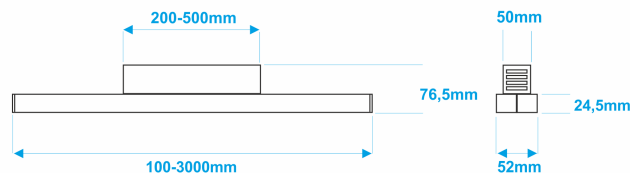

# LIPOD DUO P + BOX

**NULAMP**

NULAMP NULAMP NULAMP NULAMP NULAMP NULAMP NULAMP

NULAMP NULAMP NULAMP NULAMP NULAMP NULAMP NULAMP

**Double, surface-mounted architectonic LED lamp with the power supply box.** Equivalent for double [LIPOD P lamp](#). Energy-efficient linear LED lighting, in the form of a double plafond, designed for surface mounting. Lamp construction enables easy connection to the surface of the box, where you can hide the power supply. It is possible to obtain a uniform light line and to purchase lamps of different lengths. Lamps to order with a wide range of applications, including use as office lamps or home lamps.

3 Year warranty	Length [cm]	Power [W]	Luminous flux [lm]	Colour temperature [K]	CRI [Ra]
LIPODDUOP+BOX 50-22-___	50	22	2100 / 2350 / 2400	3000 / 4000 / 5000	>80

LIPODDUOP+BOX 100-44-___	<b>100</b>	44	4200 / 4700 / 4800	3000 / 4000 / 5000	>80
LIPODDUOP+BOX 150-66-___	<b>150</b>	66	6300 / 7050 / 7200	3000 / 4000 / 5000	>80
LIPODDUOP+BOX 200-88-___	<b>200</b>	88	8400 / 9400 / 9600	3000 / 4000 / 5000	>80
<b>5 Year warranty</b>	<b>Length [cm]</b>	<b>Power [W]</b>	<b>Luminous flux [lm]</b>	<b>Colour temperature [K]</b>	<b>CRI [Ra]</b>
LIPODDUOP+BOX 50-13-___	<b>50</b>	13	1240 / 1390 / 1420	3000 / 4000 / 5000	>80
LIPODDUOP+BOX 100-26-___	<b>100</b>	26	2480 / 2780 / 2840	3000 / 4000 / 5000	>80
LIPODDUOP+BOX 150-39-___	<b>150</b>	39	3720 / 4170 / 4260	3000 / 4000 / 5000	>80
LIPODDUOP+BOX 200-52-___	<b>200</b>	52	4960 / 5560 / 5680	3000 / 4000 / 5000	>80
LIPODDUOP+BOX 300-78-___	<b>300</b>	78	7440 / 8340 / 8520	3000 / 4000 / 5000	>80

### 1. Length [cm]

50, 100, 150, 200, 300 cm  
special order - 10-300 cm