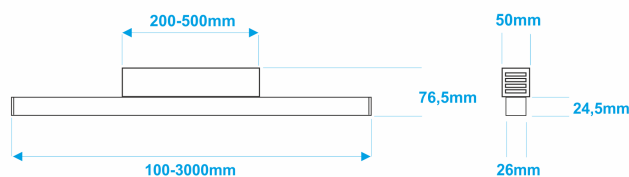

LIPOD P + BOX

NULAMP

Surface-mounted architectural LED lamp with the power supply box. Energy-efficient linear LED lighting, in the form of a double plafond, designed for surface mounting. Lamp construction enables easy connection to the surface of the box, where you can hide the power supply. It is possible to obtain a uniform light line and to purchase lamps of different lengths. Lamps to order with a wide range of applications, including use as office lighting or home lamps.

3 Year warranty	Length [cm]	Power [W]	Luminous flux [lm]	Colour temperature [K]	CRI [Ra]
LIPODP+BOX 50-11-___	50	11	1050 / 1175 / 1200	3000 / 4000 / 5000	>80
LIPODP+BOX 100-22-___	100	22	2100 / 2350 / 2400	3000 / 4000 / 5000	>80
LIPODP+BOX 150-33-___	150	33	3150 / 3525 / 3600	3000 / 4000 / 5000	>80
LIPODP+BOX 200-44-___	200	44	4200 / 4700 / 4800	3000 / 4000 / 5000	>80

LIPODP+BOX 300-66-___	300	66	6300 / 7050 / 7200	3000 / 4000 / 5000	>80
5 Year warranty	Length [cm]	Power [W]	Luminous flux [lm]	Colour temperature [K]	CRI [Ra]
LIPODP+BOX 50-6.5-___	50	6,5	620 / 695 / 710	3000 / 4000 / 5000	>80
LIPODP+BOX 100-13-___	100	13	1240 / 1390 / 1420	3000 / 4000 / 5000	>80
LIPODP+BOX 150-19.5-___	150	19,5	1860 / 2085 / 2130	3000 / 4000 / 5000	>80
LIPODP+BOX 200-26-___	200	26	2480 / 2780 / 2840	3000 / 4000 / 5000	>80
LIPODP+BOX 300-39-___	300	39	3720 / 4170 / 4260	3000 / 4000 / 5000	>80

LAMP NAME- 100 - 13 -3000- M -DALI

1

2

3

4

5

1. Length [cm]	2. Power [W]	3. Colour temperature [K]	4. Cover	5. Control
50, 100, 150, 200, 300 cm special order - 10-300 cm	13 W/m 22 W/m special order - others	3000 K - warm 4000 K - neutral 5000 K - cold special order - 2700K, 6000K	T - transparent M - milk/frosted	Fibaro 1-10 V Dali KNX