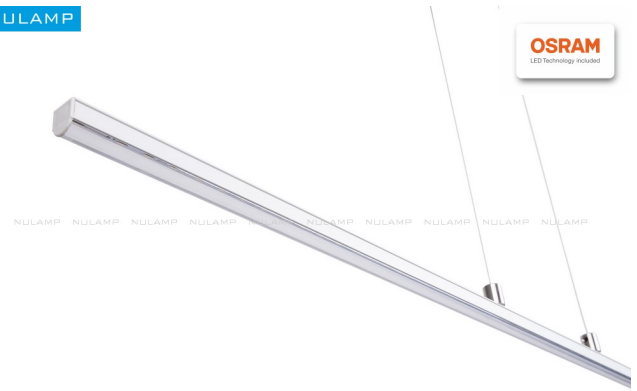

REGULOR W + BOX

NULAMP

NULAMP NULAMP NULAMP NULAMP NULAMP NULAMP NULAMP NULAMP

NULAMP NULAMP NULAMP NULAMP NULAMP NULAMP NULAMP NULAMP

NULAMP

NULAMP

NULAMP

NULAMP

Minimalist, sleek hanging LED lamp with power supply box. A lamp with a narrow angle of the emitted light - optional: 10, 30, 60 or 90 degrees, ideal for high ceilings. It enables emission of a narrow line of light even from a distance of a few meters. Hung over the table perfectly focuses light and is not irritating to eyes.

It can be used as a modern lighting for office, home or other functional interior. Energy-efficient linear LED lighting, designed for ceiling mounting with rails and box, where the power source can be hidden. There is a possibility of purchasing lamps of different lengths. Used as office lighting and home lamps.

- Lamp: **double anodized aluminium** - grey, can be painted in any colour from the NCS scale.
- Optional transparent blend (glass efficiency 95%), or opal glass (glass transparency 70%): Makrolon®, of Bayer Polymers, **full certification**.
- Highest quality LED **OSRAM DURIS E5** diodes.
- Control: **Dali, 1-10V, KNX, Fibaro**.