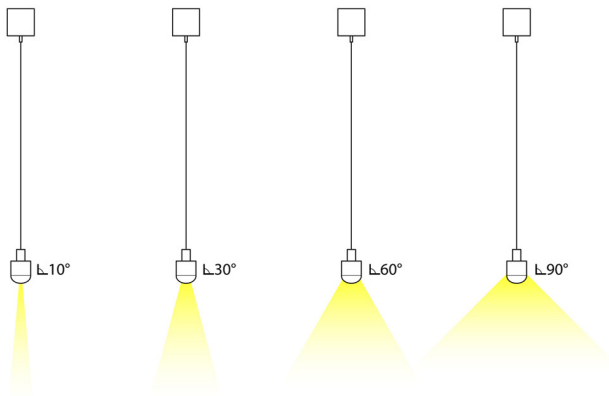

Minimalist, sleek hanging LED lamp with power supply box. A lamp with a narrow angle of the emitted light - optional: 10, 30, 60 or 90 degrees, ideal for high ceilings. It enables emission of a narrow line of light even from a distance of a few meters. Hung over the table perfectly focuses light and is not irritating to eyes.

- Lamp: **double anodized aluminium** - grey, can be painted in any colour from the NCS scale.
- Optional transparent blend (glass efficiency 95%), or opal glass (glass transparency 70%): Makrolon®, of Bayer Polymers, **full certification**.
- Highest quality LED **OSRAM DURIS E5** diodes.
- Control: **Dali, 1-10V, KNX, Fibaro**.

- Luminaires design enables **easy maintenance and replacement of light sources**.
- Lamps with a light source were produced in the **European Union**.
- Possibility to **modify a set of lamps for specific customer expectations** (size, colour housing, light colour, type of light source: RGB, RGBW, active white) - [UDESIGN custom](#).
- Standard length of cables - each 20-300 cm, adjustable to any length.

LAMP NAME- 100 - 13 -3000- M -DALI

1

2

3

4

5

1. Length [cm]	2. Power [W]	3. Colour temperature [K]	4. Cover	5. Control
50, 100, 150, 200, 300 cm special order - 10-300 cm	13 W/m 22 W/m special order - others	3000 K - warm 4000 K - neutral 5000 K - cold special order - 2700K, 6000K	T - transparent M - milk/frosted	Fibaro 1-10 V Dali KNX