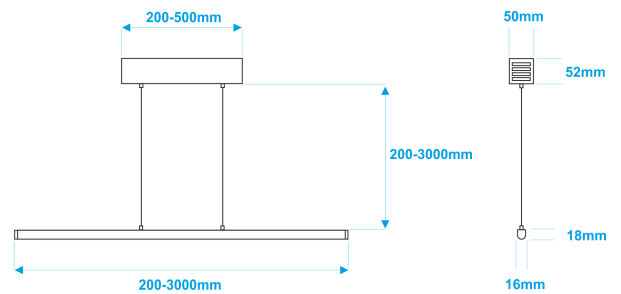

Minimalist, sleek hanging LED lamp with power supply box. A lamp with a narrow angle of the emitted light - optional: 10, 30, 60 or 90 degrees, ideal for high ceilings. It enables emission of a narrow line of light even from a distance of a few meters. Hung over the table perfectly focuses light and is not irritating to eyes.

- Luminaires design enables **easy maintenance and replacement of light sources**.
- Lamps with a light source were produced in the **European Union**.
- Possibility to **modify a set of lamps for specific customer expectations** (size, colour housing, light colour, type of light source: RGB, RGBW, active white) - [UDESIGN custom](#).
- Standard length of cables - each 20-300 cm, adjustable to any length.

LAMP NAME- 100 - 13 -3000- M -DALI

1

2

3

4

5

1. Length [cm]	2. Power [W]	3. Colour temperature [K]	4. Cover	5. Control
50, 100, 150, 200, 300 cm special order - 10-300 cm	13 W/m 22 W/m special order - others	3000 K - warm 4000 K - neutral 5000 K - cold special order - 2700K, 6000K	T - transparent M - milk/frosted	Fibaro 1-10 V Dali KNX