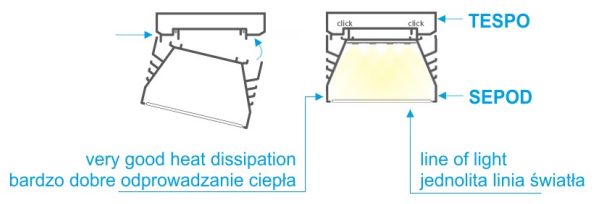

# SEPOD W

**NULAMP**

**NULAMP**

Safe and strong attachment  
Pewne i mocne zamocowanie

**Hanging high power LED lamp.** Energy-efficient linear LED lighting, with mounted three or more parallel light lines, designed for easy mounting with special rails, mounted to TESPO part. A specially designed SZER cover (opal glass or frosted) made of polycarbonate, has a certificate that guarantees excellent resistance to atmospheric factors, UV radiation and flammability. Lamps of different lengths and wide range of application possibilities are available. **SEPODW** is a utility lamp that can be used as industrial lighting, large office luminaire (100cm or more) and modern LED lighting for home and functional interiors (50cm).

- Hanging lamp: **double anodized aluminium** - grey, can be painted in any colour from the NCS scale.
- Optional cover: frosted (glass efficiency 83%), or transparent (glass efficiency 95%): Makrolon®, of Bayer Polymers, **full certification**.
- Highest quality LED **OSRAM DURIS E5** diodes.
- Control: **Dali, 1-10V, KNX, Fibaro**.
- Luminaires design enables **easy maintenance and replacement of light sources**.
- Lamps with a light source were produced in the **European Union**.
- Possibility to **modify a set of lamps for specific customer expectations** (size, colour housing, light colour, type of light source: RGB, RGBW, active white) - [JDESIGN custom](#).
- Standard length of rods - each 20-200 cm, adjustable to any length.