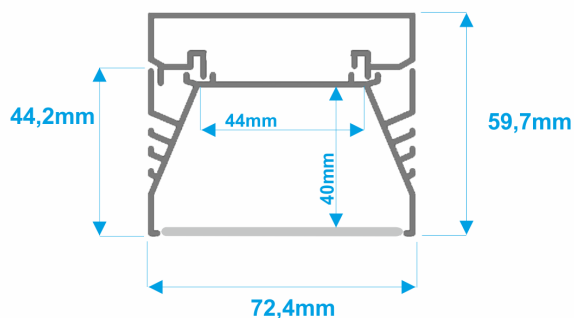

# SEPOD W

**NULAMP**

**NULAMP**

Safe and strong attachment  
Pewne i mocne zamocowanie

**Hanging high power LED lamp.** Energy-efficient linear LED lighting, with mounted three or more parallel light lines, designed for easy mounting with special rails, mounted to TESPO part. A specially designed SZER cover (opal glass or frosted) made of polycarbonate, has a certificate that guarantees excellent resistance to atmospheric factors, UV radiation and flammability. Lamps of different lengths and wide range of application possibilities are available. **SEPODW** is a utility lamp that can be used as industrial lighting, large office luminaire (100cm or more) and modern LED lighting for home and functional interiors (50cm).

- Hanging lamp: **double anodized aluminium** - grey, can be painted in any colour from the NCS scale.
- Optional cover: frosted (glass efficiency 83%), or transparent (glass efficiency 95%): Makrolon®, of Bayer Polymers, **full certification**.
- Highest quality LED **OSRAM DURIS E5** diodes.
- Control: **Dali, 1-10V, KNX, Fibaro**.
- Luminaires design enables **easy maintenance and replacement of light sources**.
- Lamps with a light source were produced in the **European Union**.
- Possibility to **modify a set of lamps for specific customer expectations** (size, colour housing, light colour, type of light source: RGB, RGBW, active white) - [JDESIGN custom](#).
- Standard length of rods - each 20-200 cm, adjustable to any length.

## 1. Length [cm]

50, 100, 150, 200, 300 cm  
special order - 10-300 cm