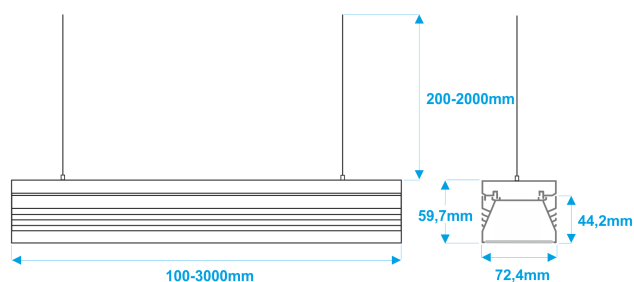

# SEPOD W

**NULAMP**

**NULAMP**

Safe and strong attachment  
Pewne i mocne zamocowanie

**Hanging high power LED lamp.** Energy-efficient linear LED lighting, with mounted three or more parallel light lines, designed for easy mounting with special rails, mounted to TESPO part. A specially designed SZER cover (opal glass or frosted) made of polycarbonate, has a certificate that guarantees excellent resistance to atmospheric factors, UV radiation and flammability. Lamps of different lengths and wide range of application possibilities are available. **SEPODW** is a utility lamp that can be used as industrial lighting, large office luminaire (100cm or more) and modern LED lighting for home and functional interiors (50cm).

- Hanging lamp: **double anodized aluminium** - grey, can be painted in any colour from the NCS scale.
- Optional cover: frosted (glass efficiency 83%), or transparent (glass efficiency 95%): Makrolon®, of Bayer Polymers, **full certification**.
- Highest quality LED **OSRAM DURIS E5** diodes.
- Control: **Dali, 1-10V, KNX, Fibaro**.
- Luminaires design enables **easy maintenance and replacement of light sources**.
- Lamps with a light source were produced in the **European Union**.
- Possibility to **modify a set of lamps for specific customer expectations** (size, colour housing, light colour, type of light source: RGB, RGBW, active white) - [JDESIGN custom](#).
- Standard length of rods - each 20-200 cm, adjustable to any length.

## 1. Length [cm]

50, 100, 150, 200, 300 cm  
special order - 10-300 cm