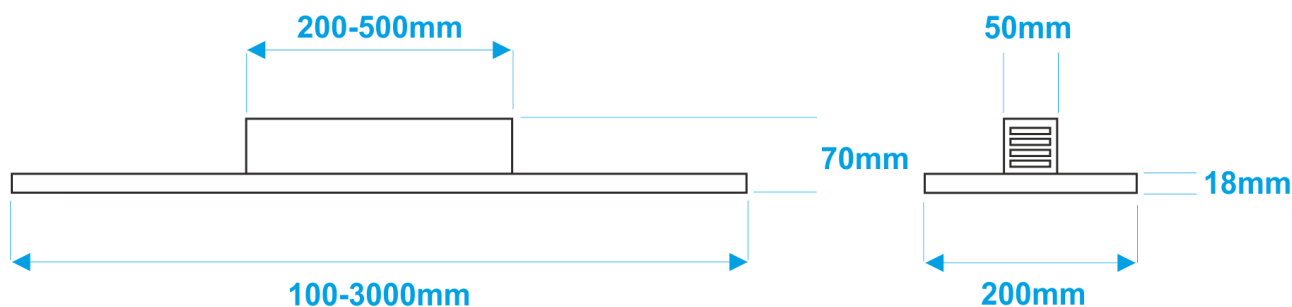

# UDESIGN P + BOX TRIPLE BLACK

**UDESIGN P + BOX TRIPLE BLACK LAMP** - Ceiling LED lamp coherent with interior and furniture design. Wide, high power LED plafond, available with box designed for power supply and wiring. Lamp construction enables easy connection to the surface by box, where you can hide the power supply. Energy-efficient linear LED lighting, with mounted three parallel light lines, can be the only lighting of living room or office. Lamps of different colours and wide range of application. This LED lamp is available in different lengths and in hanhing option [UDESIGN W TRIPLE BLACK](#).

LAMP NAME- 100 - 14,4 - 3000- M - DALI

1                      2                      3                      4                      5

|  |  |  |                                     |                                 |
|--|--|--|-------------------------------------|---------------------------------|
| <b>1. Length [cm]</b>                              | <b>2. Power [W]</b>                                    | <b>3. Colour temperature [K]</b>   | <b>4. Cover</b>                     | <b>5. Control</b>               |
| 100, 150, 200, 300 cm<br>special order - 10-300 cm | 22 W/m<br>18 W/m<br>14,4 W/m<br>special order - others | 3000 K - warm<br>4000 K - neutral<br>5000 K - cold<br>special order - 2700K, 6000K | T - transparent<br>M - milk/frosted | Fibaro<br>1-10 V<br>Dali<br>KNX |