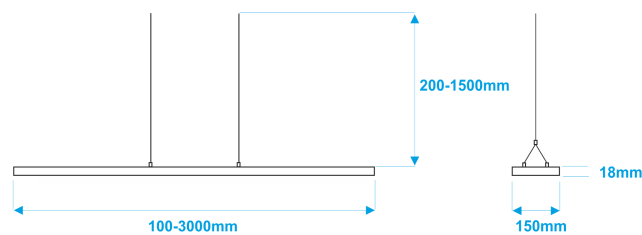

UDESIGN W DOUBLE COLOR

NULAMP

NULAMP

NULAMP